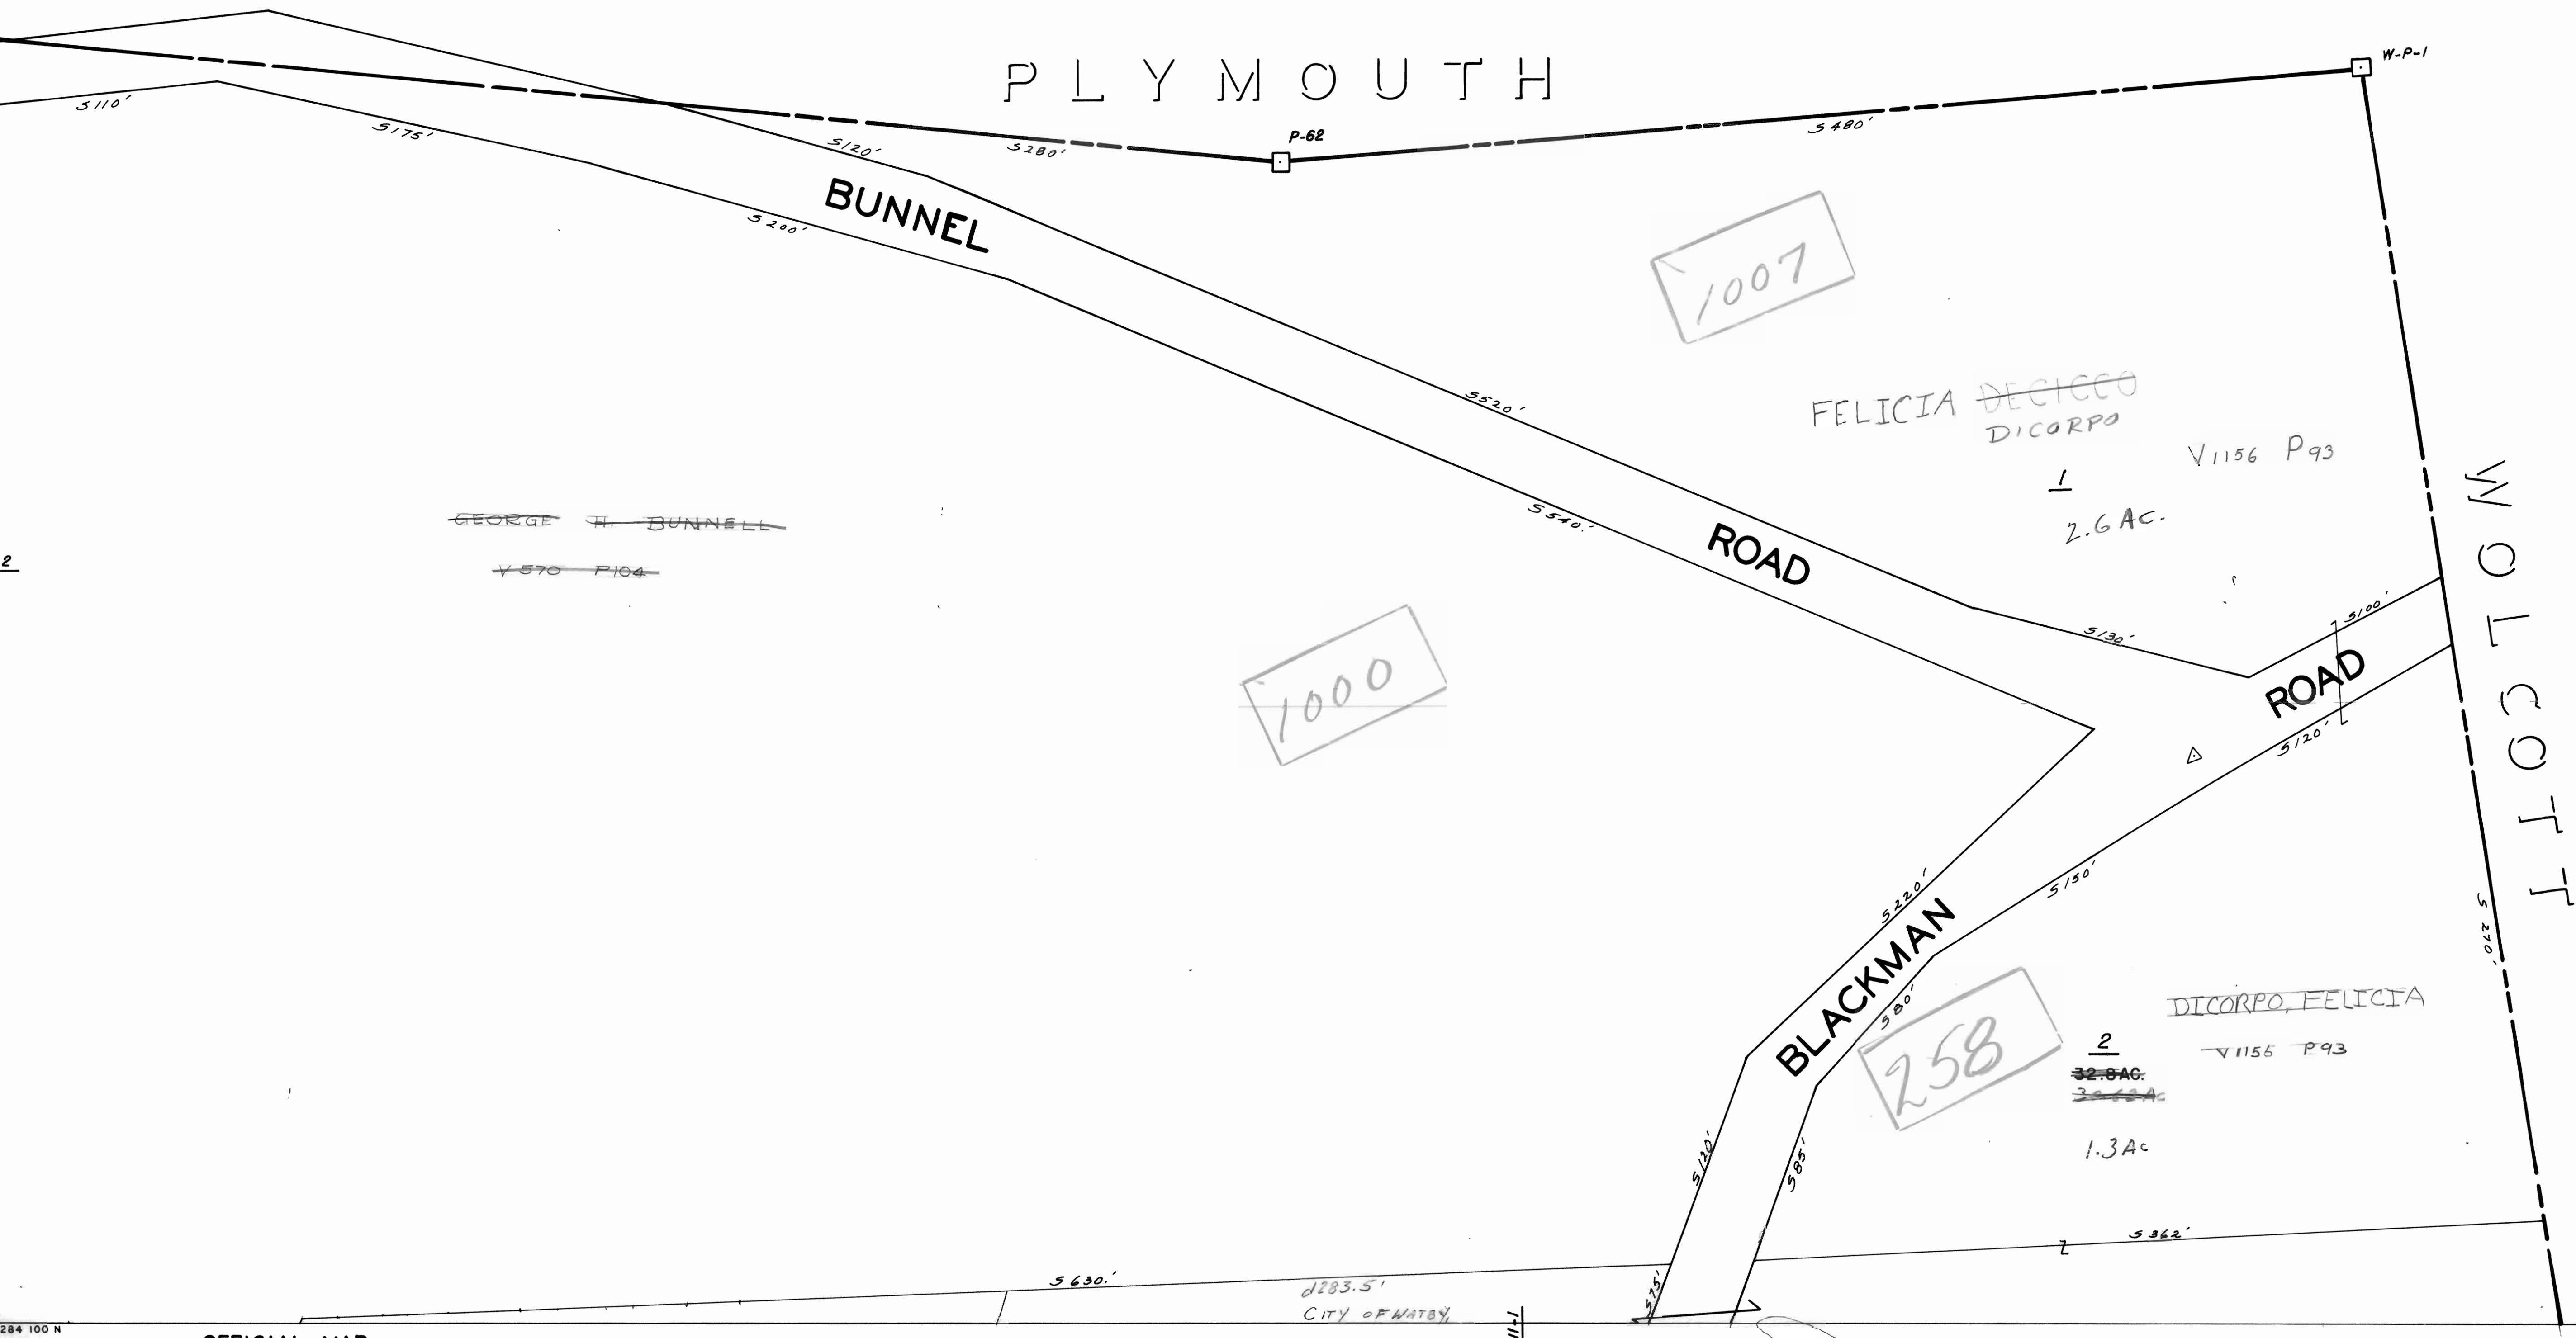

PLYMOUTH

P-62

W-P-1

1007

1000

FELICIA DICICCO
DICORPO

V1156 P93

1
2.6 AC.

GEORGE H. BUNNELL
V 570 P104

BLACKMAN
258

DICORPO, FELICIA

V1156 P93

2
32.8 AC.
~~32.8 AC.~~

1.3 AC.

283.5'
CITY OF WATERBURY

COL-EAST INC.
BOSTON & PITTSFIELD