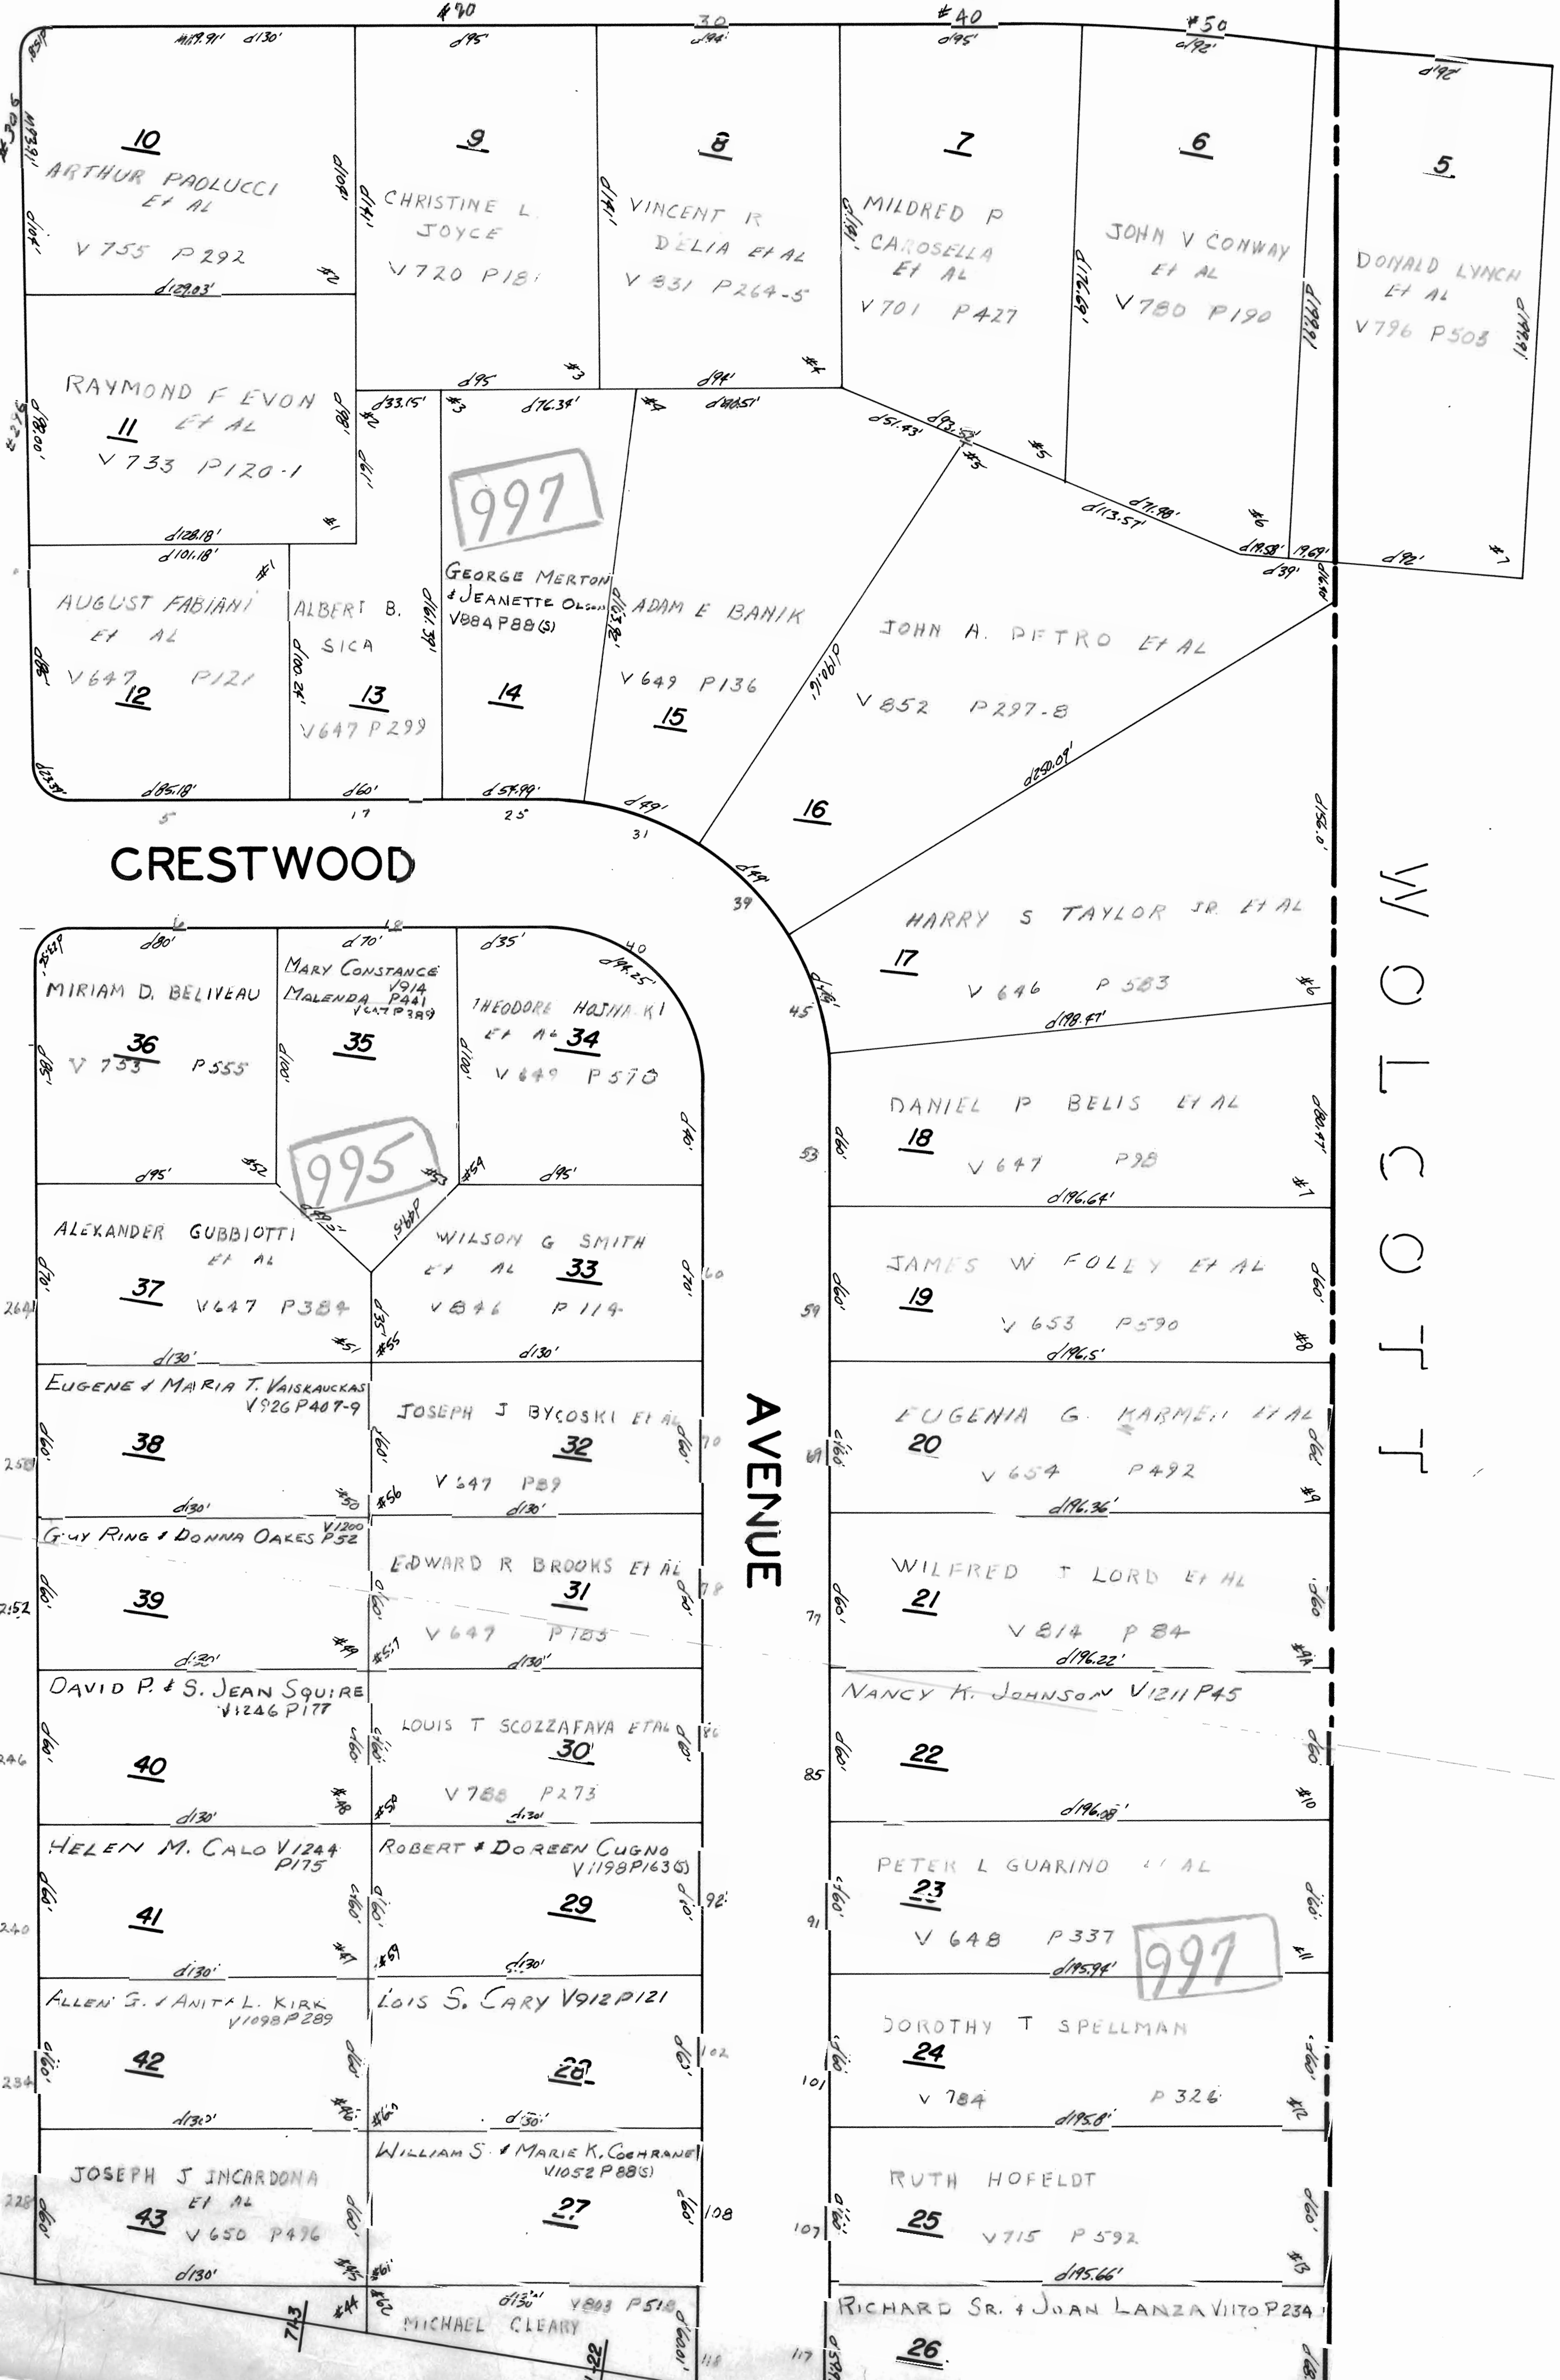

MEADOW LAKE DRIVE

CHESTNUT HILL AVENUE

WOLCOTT AVENUE

CRESTWOOD

239  
 44 CHARLES G. & NANCY C. COVIELLO V 1331 P 251  
 45 DENNIS EGLETON P 108  
 46 FRANK C. & LINDA M. MARTIN V 1105 P 259  
 47 VINCENT & IRENE C. MARONE V 73 P 275  
 48 B-F BRIAN WILLIAM PLATT V 1429 P 263  
 49 CHAS. RATTI V 1222 P 172

OFFICIAL MAP  
 CITY OF WATERBURY  
 MAY 1985

SCALE IN FEET