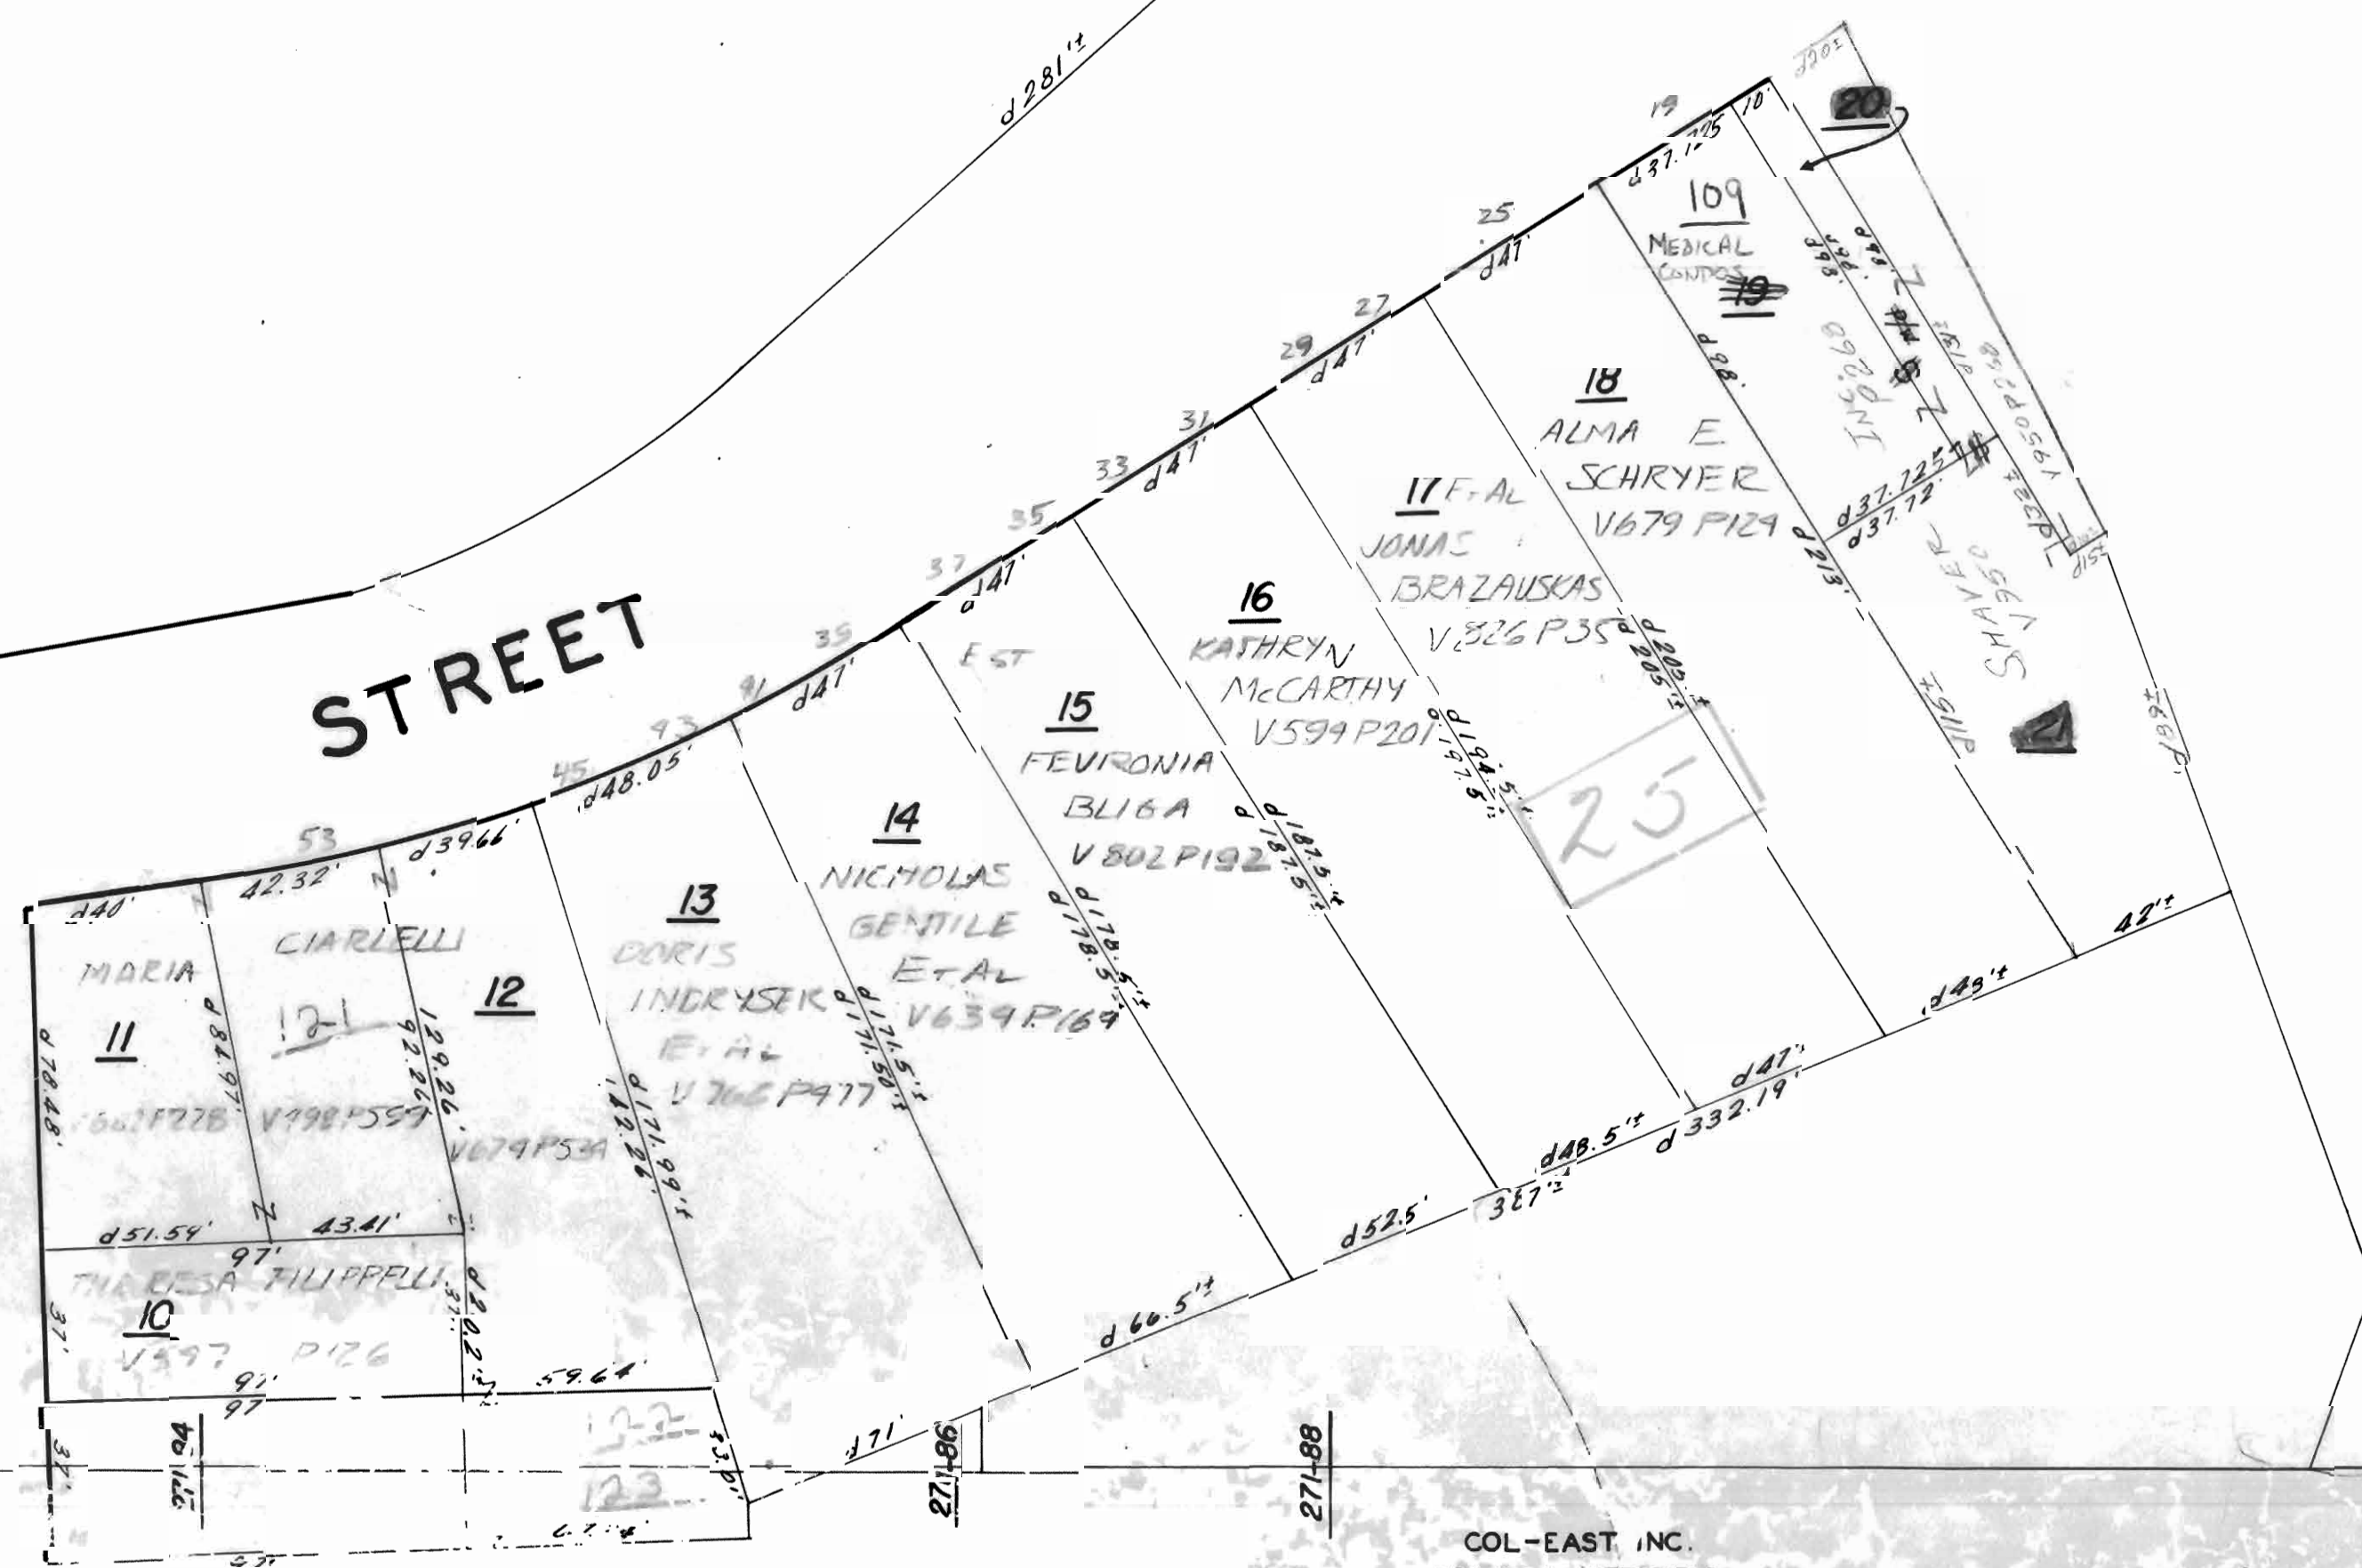

231-57

WATERBURY HOSPITAL CORP  
63 37A<sub>ct</sub> 528

NAUGATUCK RIVER  
CITY OF WATERBURY  
20' EASEMENT  
20' RIGHT OF WAY  
CONN. POWER & LIGHT CO.

GRANDVIEW ST

STREET

ROBBINS

COLLEY ST

OFFICIAL MAP  
CITY OF WATERBURY  
MAY 1965

SCALE 1/4" = 1 FEET

COL-EAST, INC.  
BOSTON & PITTSFIELD

231	232	233
250	251	252
270	271	272