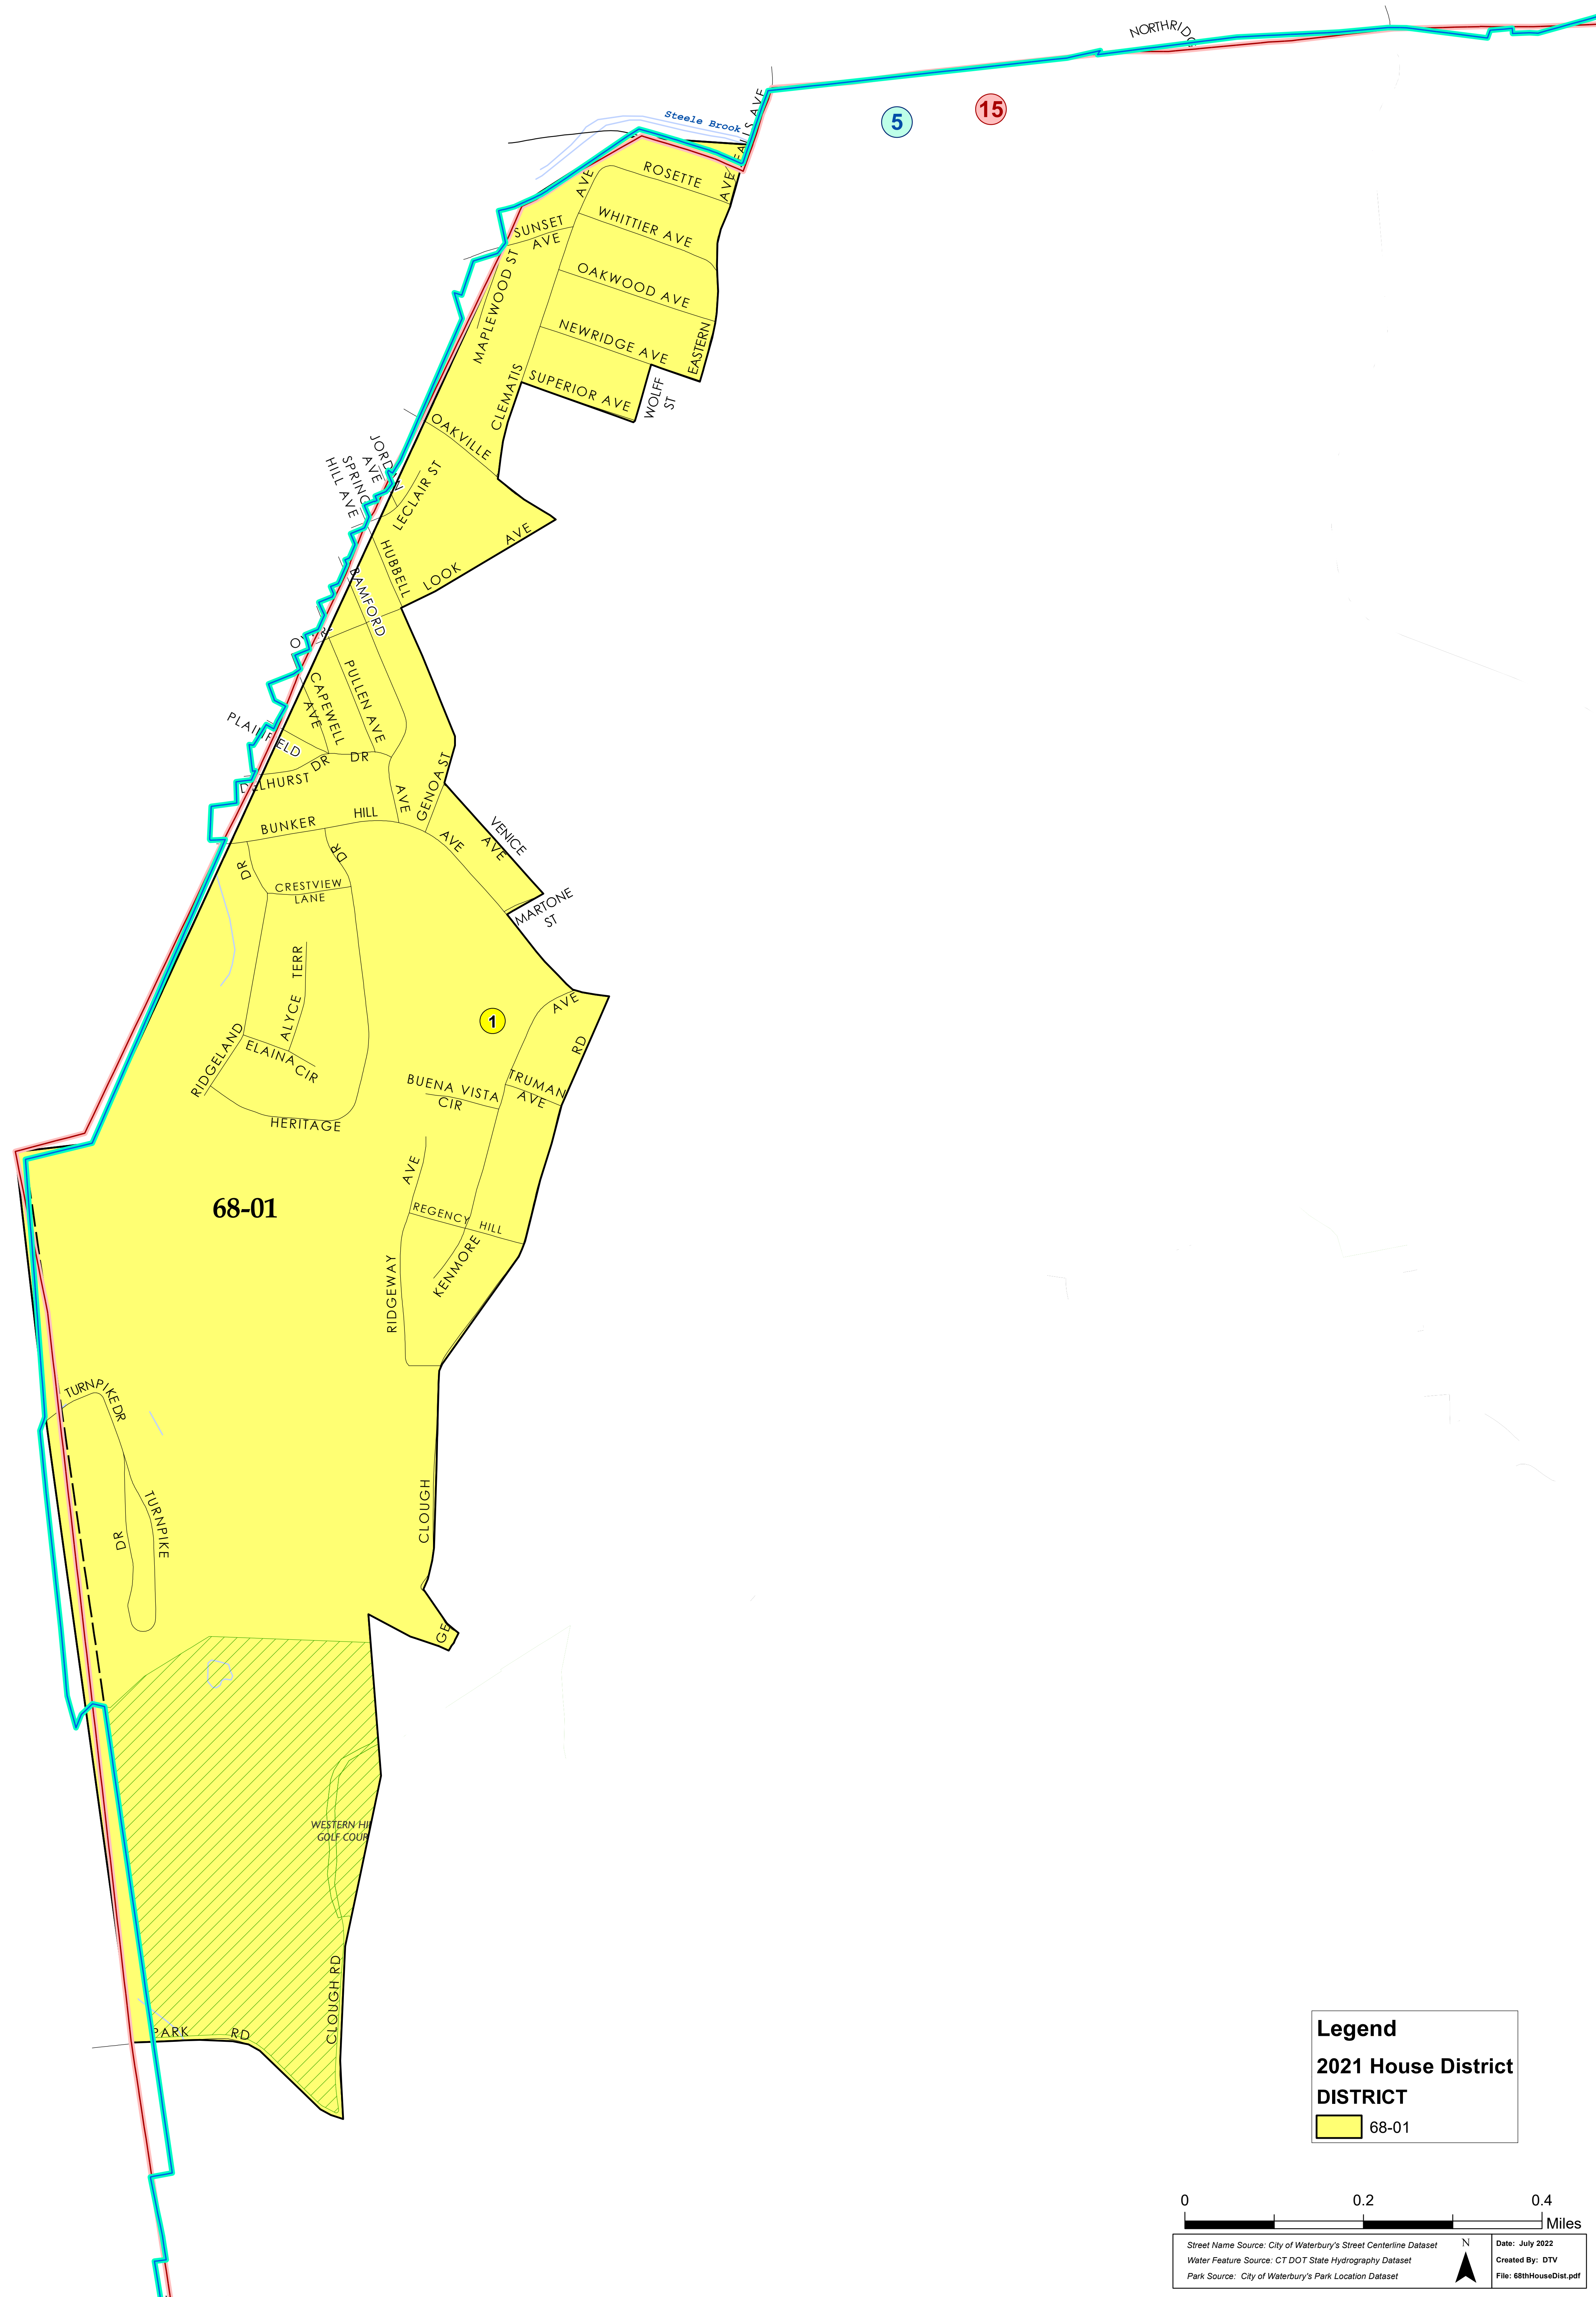

# CITY OF WATERBURY, CT

## 68th House District

### Voting Locations

Map Num	Assembly Subdistrict	Location	Address	Assembly/Senate/Congressional
1	68-1	Carrington School	24 Kenmore Avenue	68/15/5
2	71-1	Kennedy High School	422 Highland Avenue	71/15/5
3	71-2	Gilmartin School	94 Spring Lake Road	71/15/3
4	71-3	Tinker School	655 Congress Avenue	71/15/3
5	72-1	The Hopkins Street Rec. Center	34 Hopkins St	72/15/5
6	72-2	Jonathan Reed School	33 Griggs Street	72/15/5
7	72-3	Waterbury Career Academy	250 Berkeley Ave (Entrance)	72/16/5
8	72-4	Regan School	2780 North Main Street	72/15/5
9	72-5	Edward D Bergin Apartments	70 Lakewood Road	72/15/5
10	73-1	Our Lady of Loreto Church	12 Ardsley Road	73/15/5
11	73-2	Catholic Academy	386 Robinwood Rd	73/15/5
12	73-3	Kingsbury School	220 Columbia Blvd	73/15/5
13	73-4	Sprague School	1443 Thomaston Avenue	73/15/5
14	74-1	Chase School	40 Woodtick Road	74/16/5
15	74-2	Crosby High School	300 Pierpont Road	74/16/5
16	74-3	International Dual Language School	116 Beecher Avenue	74/16/5
16	74-4	International Dual Language School	116 Beecher Avenue	74/15/5
17	75-1	Willow Plaza Community Center	60 Elmwood Avenue	75/15/5
18	75-2	Washington Park Community House	283 Sylvan Avenue	75/15/5
19	75-3	Maloney School	233 South Elm Street	75/15/5
20	75-4	Saint Francis Xavier Church Hall	109 Washington St	75/15/3
21	89-1	Wendell Cross School	1255 Hamilton Ave	89/15/3
21	89-2	Wendell Cross School	1255 Hamilton Ave	89/15/5

**Legend**  
**2021 House District**  
**DISTRICT**  
 68-01

0 0.2 0.4 Miles  
 Street Name Source: City of Waterbury's Street Centerline Dataset Date: July 2022  
 Water Feature Source: CT DOT State Hydrography Dataset Created By: DTV  
 Park Source: City of Waterbury's Park Location Dataset File: 68thHouseDist.pdf