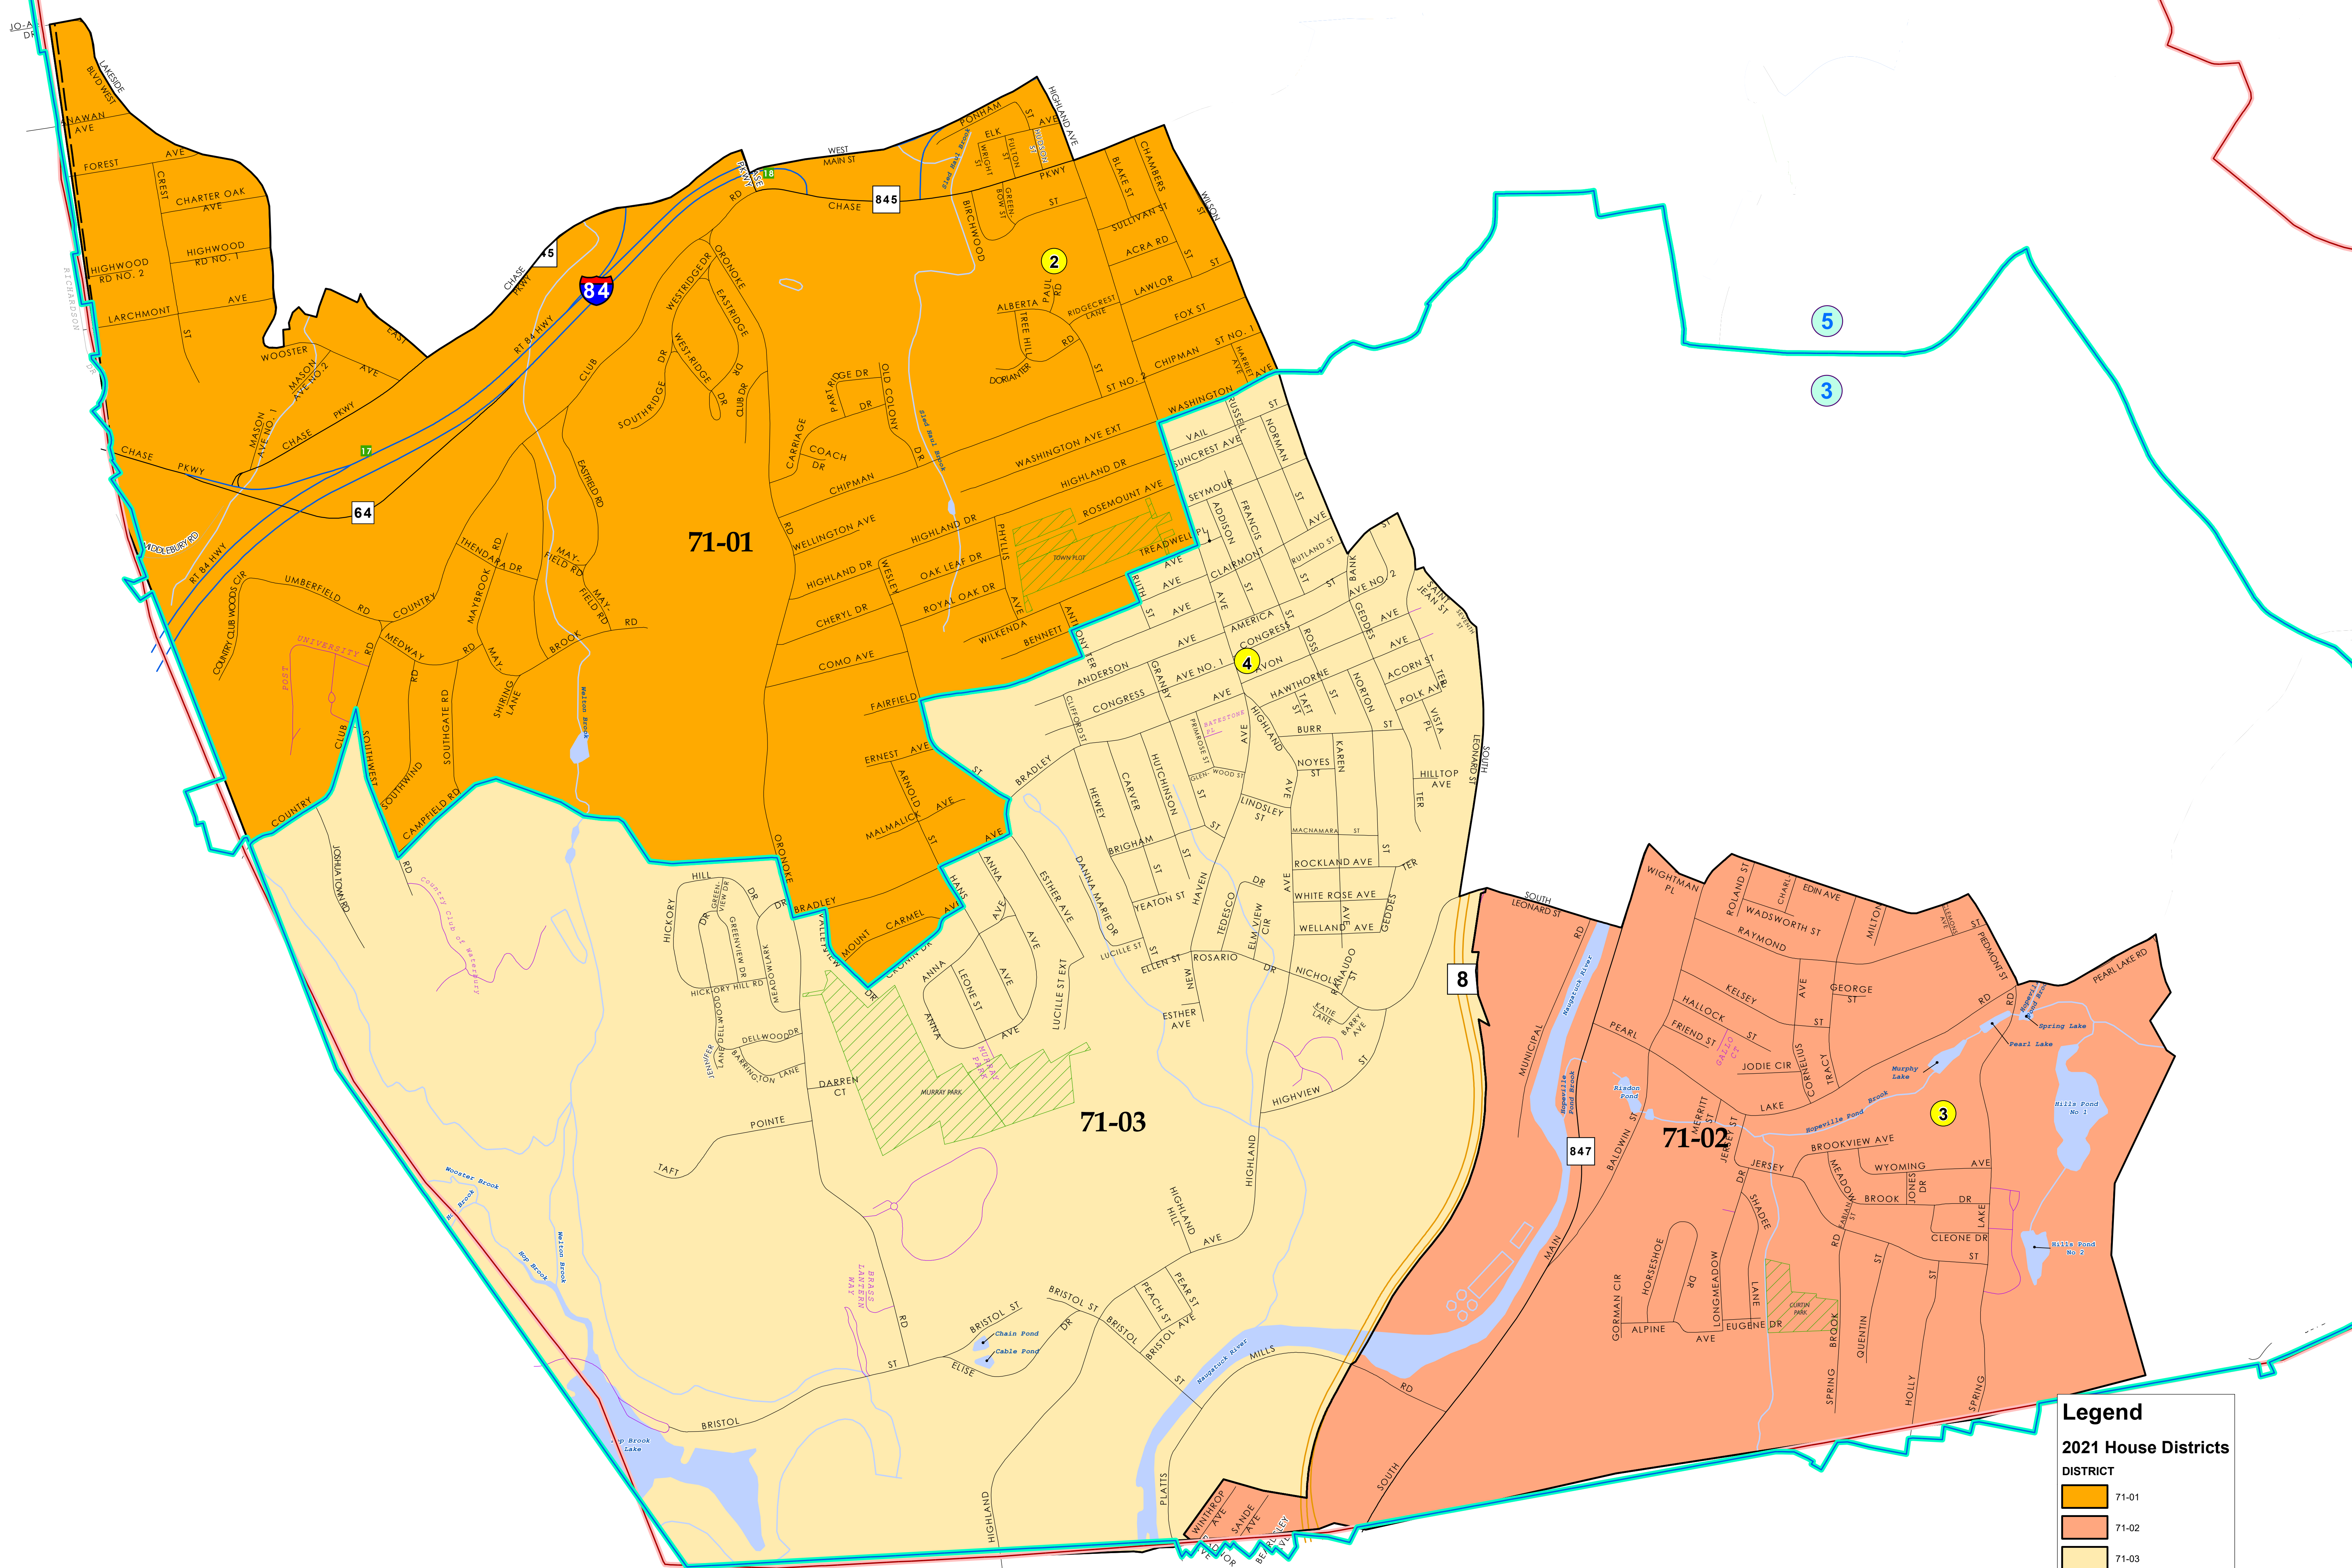

# CITY OF WATERBURY, CT

## 71st District

### Voting Locations

Map Num	Assembly Subdistrict	Location	Address	Assembly/Senate/Congressional
1	68-1	Carrington School	24 Kenmore Avenue	68/15/5
2	71-1	Kennedy High School	422 Highland Avenue	71/15/5
3	71-2	Gilmartin School	94 Spring Lake Road	71/15/3
4	71-3	Tinker School	655 Congress Avenue	71/15/3
5	72-1	The Hopkins Street Rec. Center	34 Hopkins St	72/15/5
6	72-2	Jonathan Reed School	33 Griggs Street	72/15/5
7	72-3	Waterbury Career Academy	250 Berkeley Ave (Entrance)	72/16/5
8	72-4	Regan School	2780 North Main Street	72/15/5
9	72-5	Edward D Bergin Apartments	70 Lakewood Road	72/15/5
10	73-1	Our Lady of Loreto Church	12 Ardsley Road	73/15/5
11	73-2	Catholic Academy	386 Robinwood Rd	73/15/5
12	73-3	Kingsbury School	220 Columbia Blvd	73/15/5
13	73-4	Sprague School	1443 Thomaston Avenue	73/15/5
14	74-1	Chase School	40 Woodtick Road	74/16/5
15	74-2	Crosby High School	300 Pierpont Road	74/16/5
16	74-3	International Dual Language School	116 Beecher Avenue	74/16/5
17	74-4	International Dual Language School	116 Beecher Avenue	74/15/5
18	75-1	Willow Plaza Community Center	60 Elmwood Avenue	75/15/5
19	75-2	Washington Park Community House	283 Sylvan Avenue	75/15/5
20	75-3	Maloney School	233 South Elm Street	75/15/5
21	75-4	Saint Francis Xavier Church Hall	109 Washington St	75/15/3
21	89-1	Wendell Cross School	1255 Hamilton Ave	89/15/3
21	89-2	Wendell Cross School	1255 Hamilton Ave	89/15/5

**Legend**

**2021 House Districts**

- 71-01
- 71-02
- 71-03