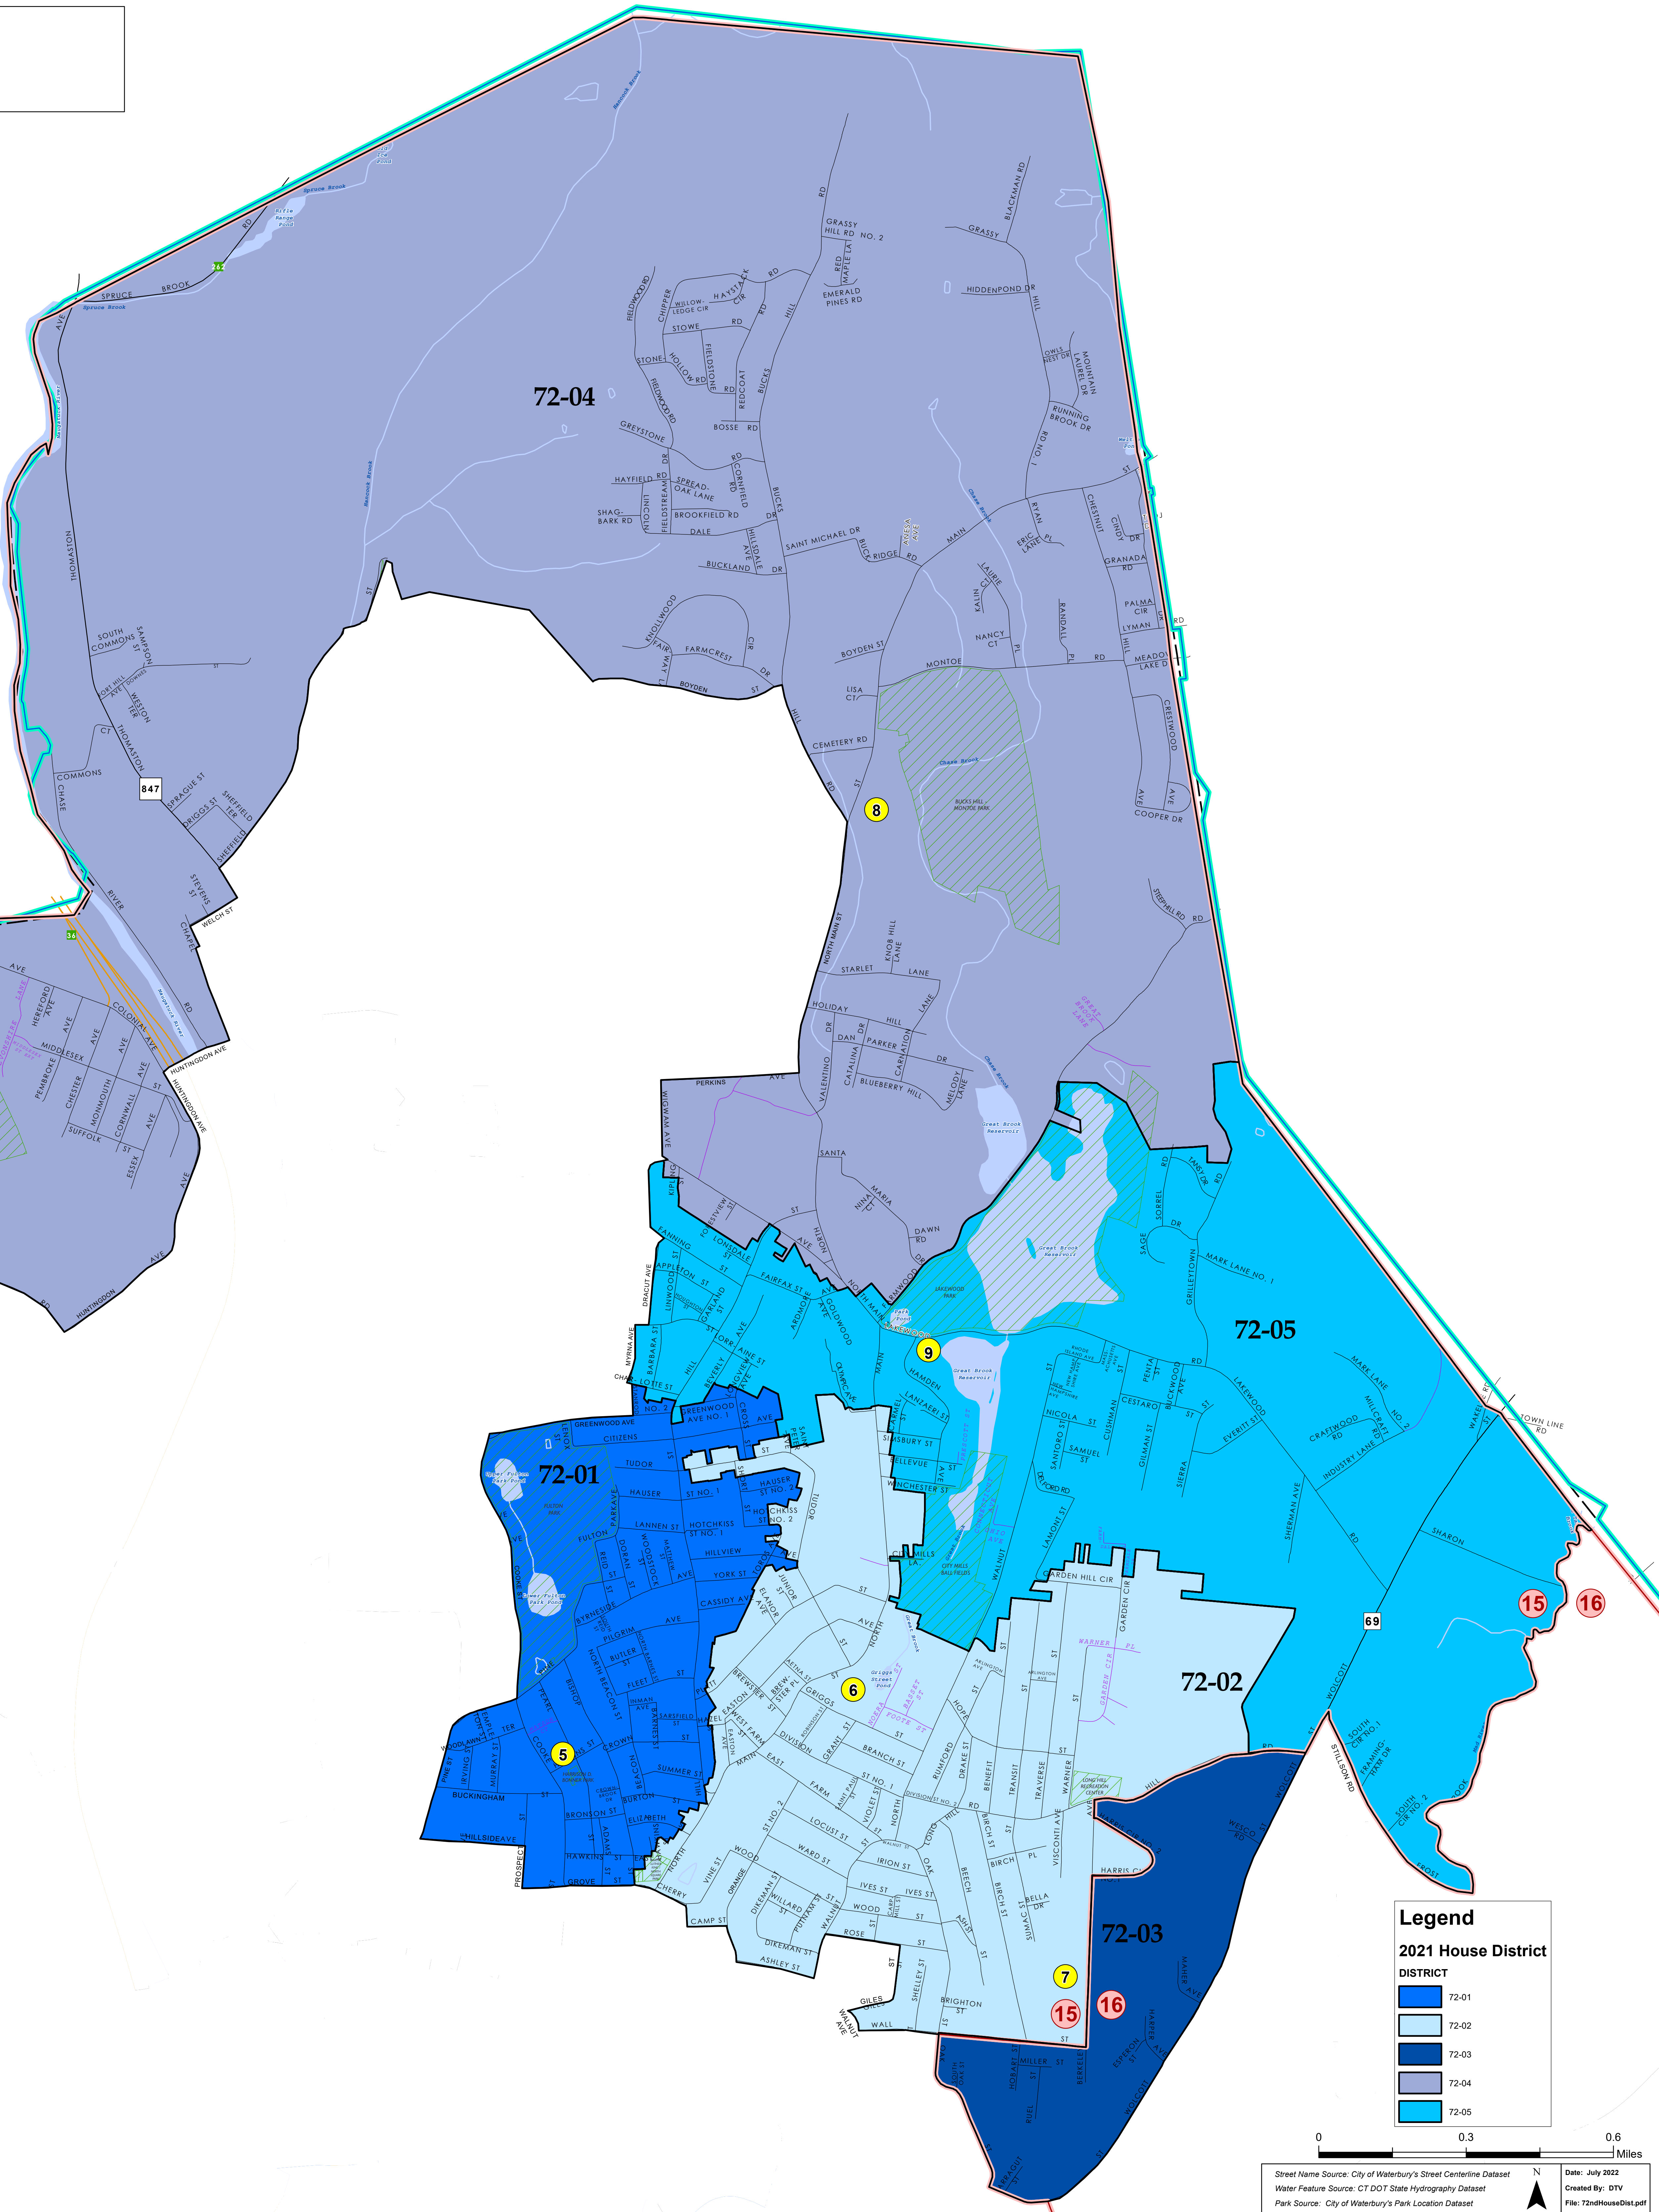

# CITY OF WATERBURY, CT

## 72nd House District

### Voting Locations

Map Num	Assembly Subdistrict	Location	Address	Assembly/Senate/Congressional
1	68-1	Carrington School	24 Kenmore Avenue	68/15/5
2	71-1	Kennedy High School	422 Highland Avenue	71/15/5
3	71-2	Gilmartin School	94 Spring Lake Road	71/15/3
4	71-3	Tinker School	655 Congress Avenue	71/15/3
5	72-1	The Hopkins Street Rec. Center	34 Hopkins St	72/15/5
6	72-2	Jonathan Reed School	33 Griggs Street	72/15/5
7	72-3	Waterbury Career Academy	250 Berkeley Ave (Entrance)	72/16/5
8	72-4	Regan School	2780 North Main Street	72/15/5
9	72-5	Edward D Bergin Apartments	70 Lakewood Road	72/15/5
10	73-1	Our Lady of Loreto Church	12 Ardsley Road	73/15/5
11	73-2	Catholic Academy	386 Robinwood Rd	73/15/5
12	73-3	Kingsbury School	220 Columbia Blvd	73/15/5
13	73-4	Sprague School	1443 Thomaston Avenue	73/15/5
14	74-1	Chase School	40 Woodtick Road	74/16/5
15	74-2	Crosby High School	300 Pierpont Road	74/16/5
16	74-3	International Dual Language School	116 Beecher Avenue	74/16/5
16	74-4	International Dual Language School	116 Beecher Avenue	74/15/5
17	75-1	Willow Plaza Community Center	60 Elmwood Avenue	75/15/5
18	75-2	Washington Park Community House	283 Sylvan Avenue	75/15/5
19	75-3	Maloney School	233 South Elm Street	75/15/5
20	75-4	Saint Francis Xavier Church Hall	109 Washington St	75/15/3
21	89-1	Wendell Cross School	1255 Hamilton Ave	89/15/3
21	89-2	Wendell Cross School	1255 Hamilton Ave	89/15/5

- City Streets
- Private Streets
- ..... Acceptance in Process
- State Highways
- State Highway Route 8
- Interstate 84
- Streets outside of the City

**Legend**

**2021 House District**

- 72-01
- 72-02
- 72-03
- 72-04
- 72-05