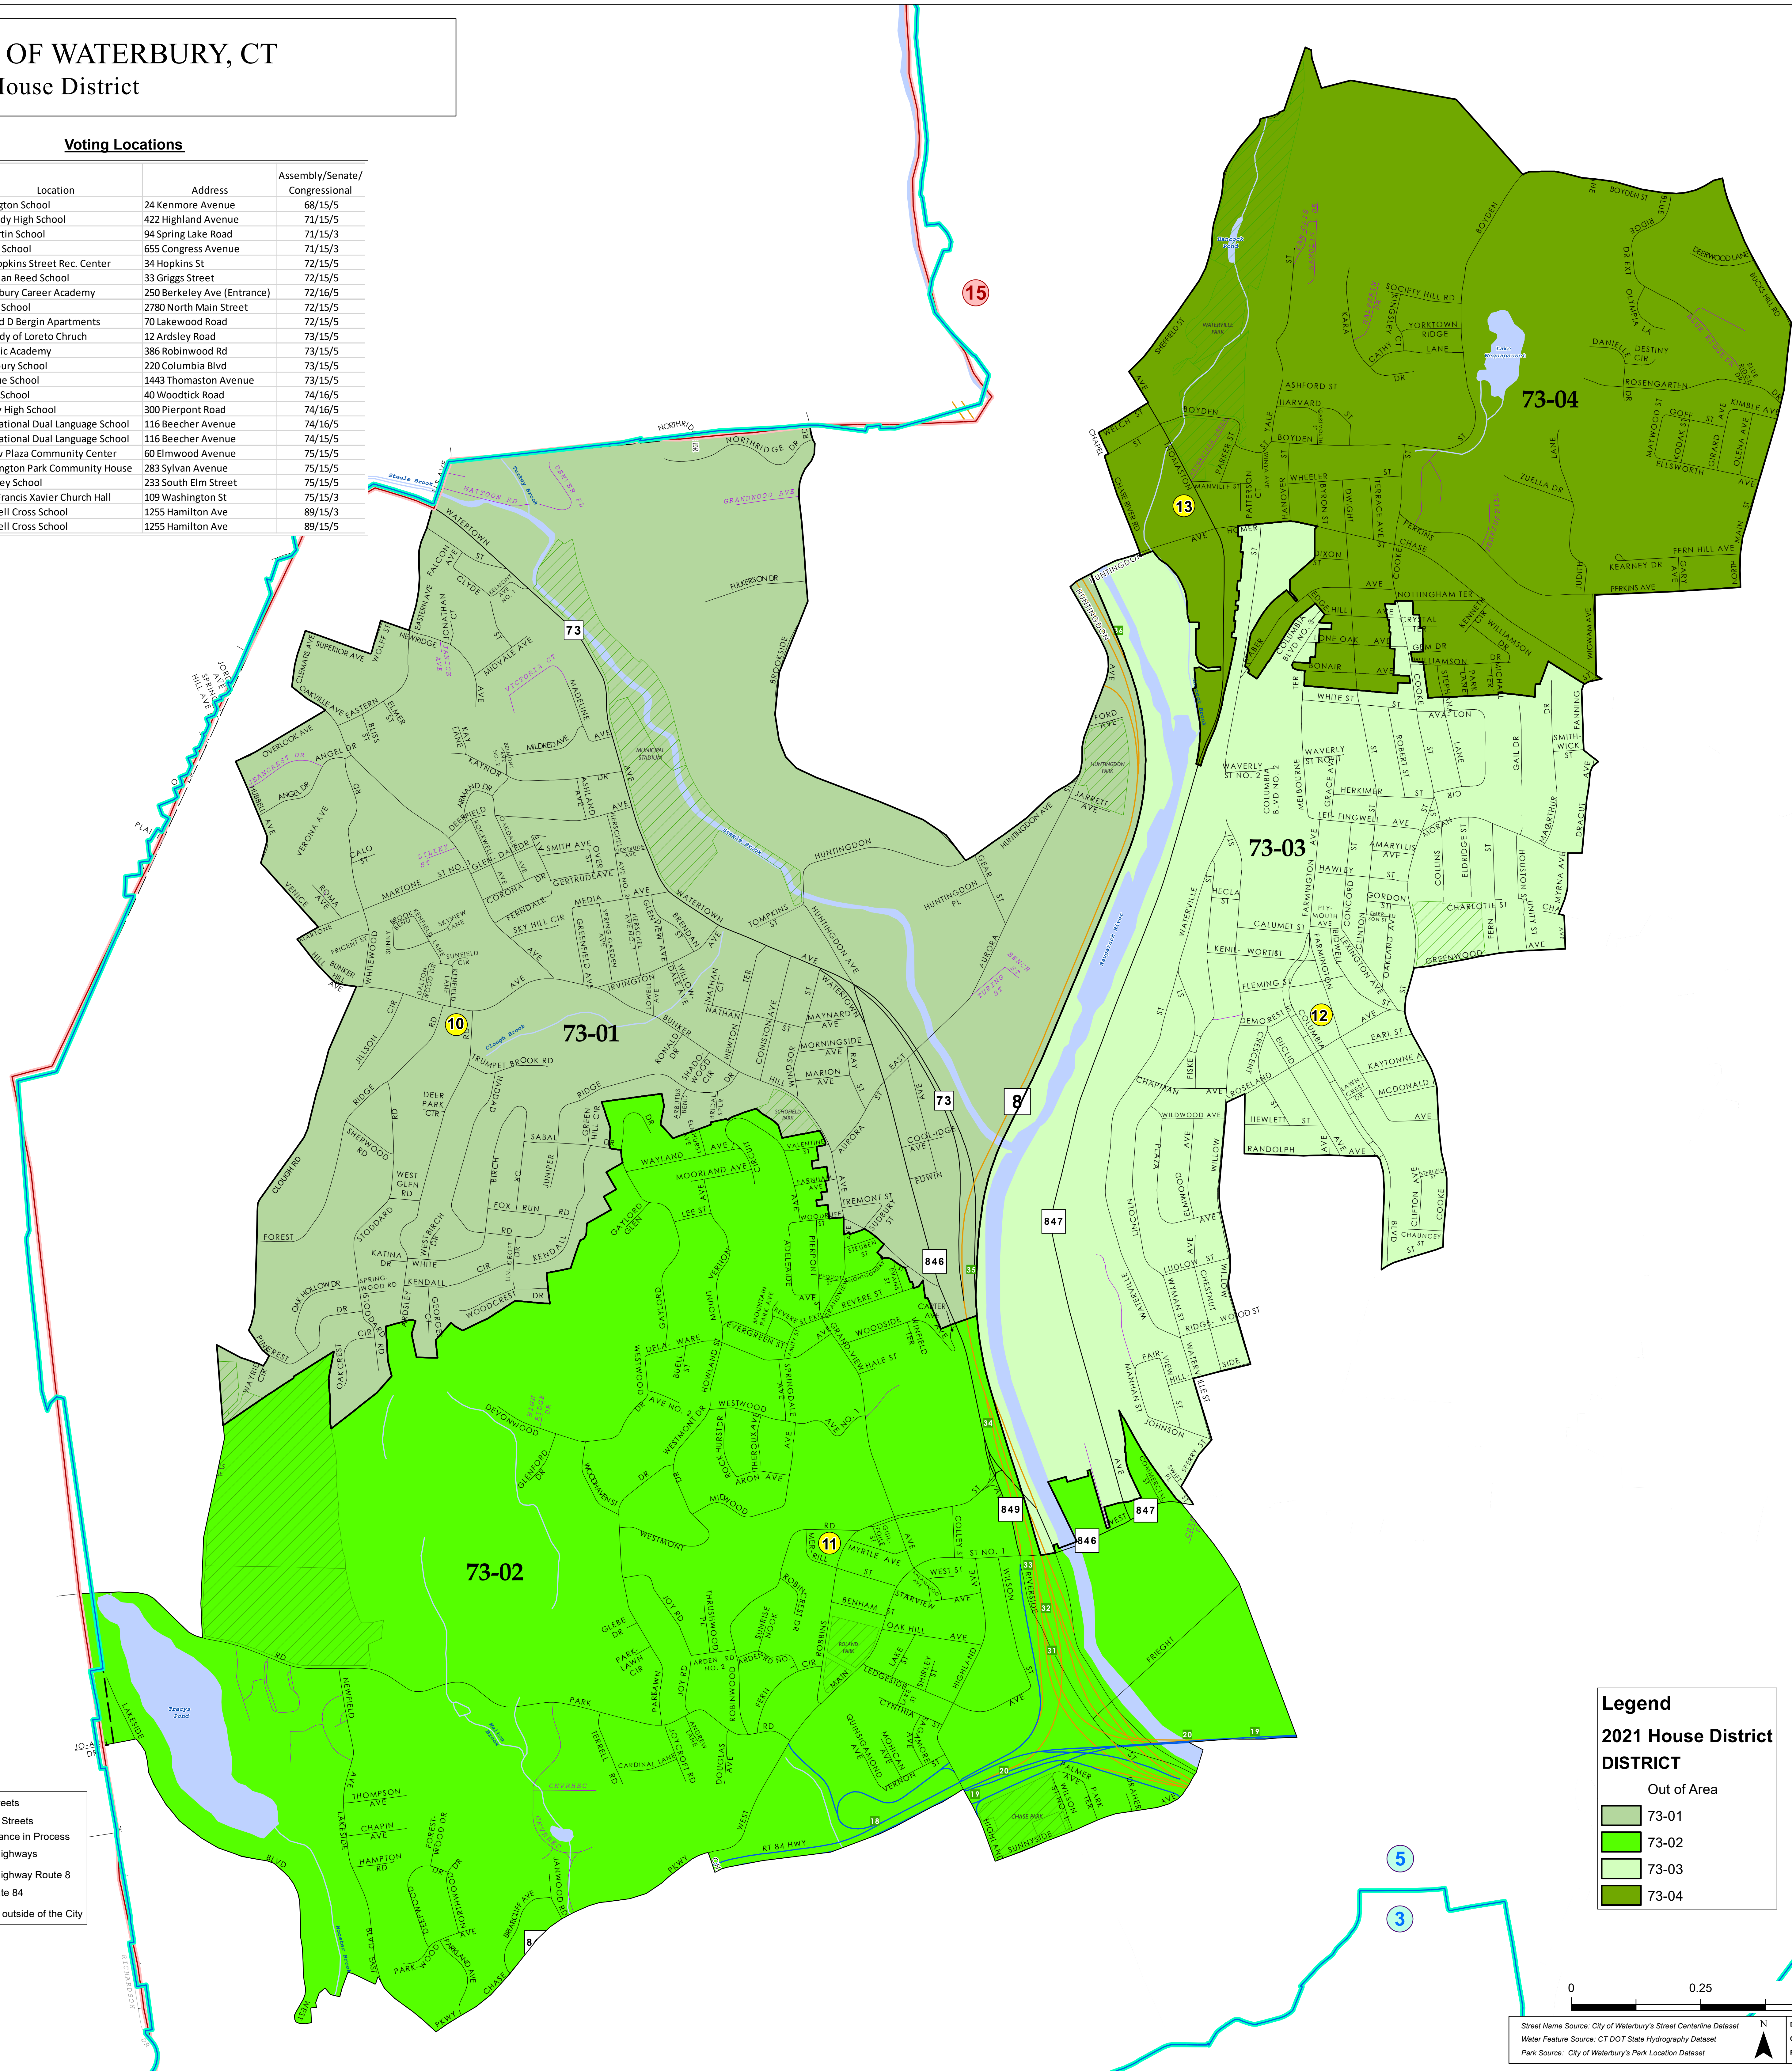

CITY OF WATERBURY, CT

73rd House District

Voting Locations

Map Num	Assembly Subdistrict	Location	Address	Assembly/Senate/Congressional
1	68-1	Carrington School	24 Kenmore Avenue	68/15/5
2	71-1	Kennedy High School	422 Highland Avenue	71/15/5
3	71-2	Gilmartin School	94 Spring Lake Road	71/15/3
4	71-3	Tinker School	655 Congress Avenue	71/15/3
5	72-1	The Hopkins Street Rec. Center	34 Hopkins St	72/15/5
6	72-2	Jonathan Reed School	33 Griggs Street	72/15/5
7	72-3	Waterbury Career Academy	250 Berkeley Ave (Entrance)	72/16/5
8	72-4	Regan School	2780 North Main Street	72/15/5
9	72-5	Edward D Bergin Apartments	70 Lakewood Road	72/15/5
10	73-1	Our Lady of Loreto Church	12 Ardsley Road	73/15/5
11	73-2	Catholic Academy	386 Robinwood Rd	73/15/5
12	73-3	Kingsbury School	220 Columbia Blvd	73/15/5
13	73-4	Sprague School	1443 Thomaston Avenue	73/15/5
14	74-1	Chase School	40 Woodtick Road	74/16/5
15	74-2	Crosby High School	300 Pierpont Road	74/16/5
16	74-3	International Dual Language School	116 Beecher Avenue	74/16/5
17	74-4	International Dual Language School	116 Beecher Avenue	74/15/5
18	75-1	Willow Plaza Community Center	60 Elmwood Avenue	75/15/5
19	75-2	Washington Park Community House	283 Sylvan Avenue	75/15/5
19	75-3	Maloney School	233 South Elm Street	75/15/5
20	75-4	Saint Francis Xavier Church Hall	109 Washington St	75/15/3
21	89-1	Wendell Cross School	1255 Hamilton Ave	89/15/3
21	89-2	Wendell Cross School	1255 Hamilton Ave	89/15/5

- City Streets
- Private Streets
- Acceptance in Process
- State Highways
- State Highway Route 8
- Interstate 84
- Streets outside of the City

Legend

2021 House District

DISTRICT

- Out of Area
- 73-01
- 73-02
- 73-03
- 73-04

0 0.25 0.5 Miles

Street Name Source: City of Waterbury's Street Centerline Dataset
 Water Feature Source: CT DOT State Hydrography Dataset
 Park Source: City of Waterbury's Park Location Dataset

Date: July 2022
 Created By: DTV
 File: 73rdHouseDist.pdf