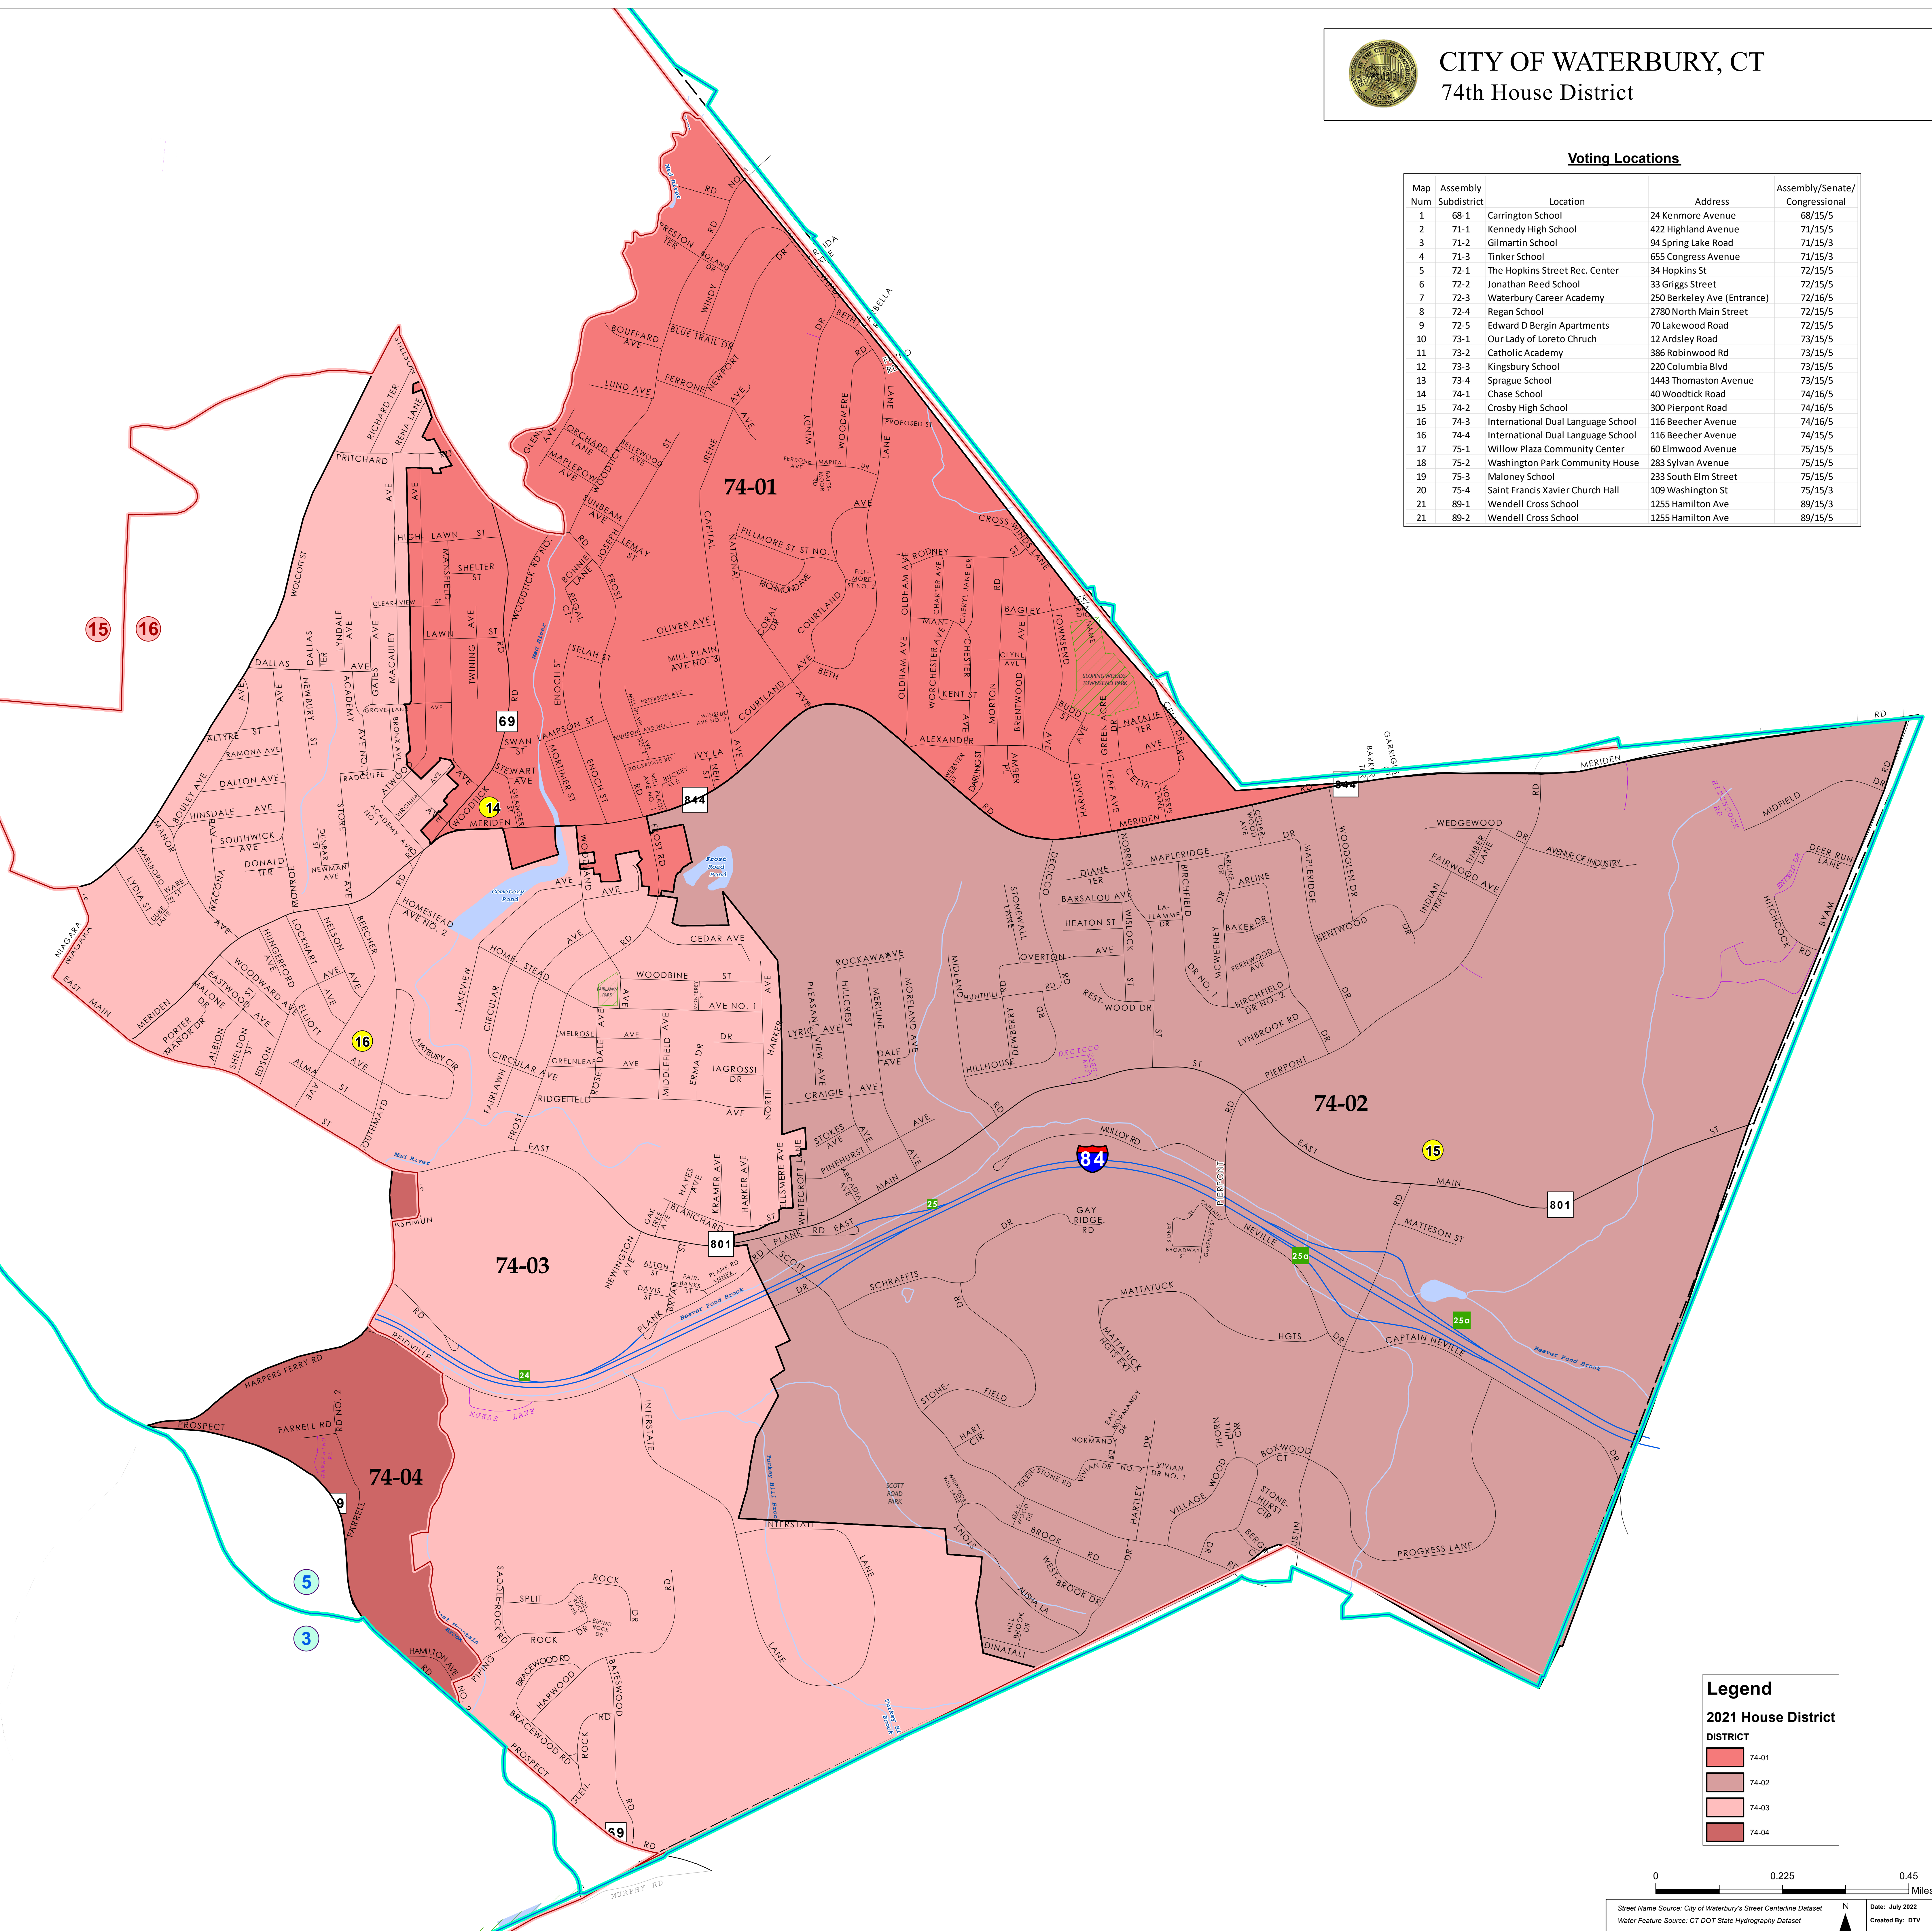

# CITY OF WATERBURY, CT

## 74th House District

### Voting Locations

Map Num	Assembly Subdistrict	Location	Address	Assembly/Senate/Congressional
1	68-1	Carrington School	24 Kenmore Avenue	68/15/5
2	71-1	Kennedy High School	422 Highland Avenue	71/15/5
3	71-2	Gilmartin School	94 Spring Lake Road	71/15/3
4	71-3	Tinker School	655 Congress Avenue	71/15/3
5	72-1	The Hopkins Street Rec. Center	34 Hopkins St	72/15/5
6	72-2	Jonathan Reed School	33 Griggs Street	72/15/5
7	72-3	Waterbury Career Academy	250 Berkeley Ave (Entrance)	72/16/5
8	72-4	Regan School	2780 North Main Street	72/15/5
9	72-5	Edward D Bergin Apartments	70 Lakewood Road	72/15/5
10	73-1	Our Lady of Loreto Church	12 Ardsley Road	73/15/5
11	73-2	Catholic Academy	386 Robinwood Rd	73/15/5
12	73-3	Kingsbury School	220 Columbia Blvd	73/15/5
13	73-4	Sprague School	1443 Thomaston Avenue	73/15/5
14	74-1	Chase School	40 Woodtick Road	74/16/5
15	74-2	Crosby High School	300 Pierpont Road	74/16/5
16	74-3	International Dual Language School	116 Beecher Avenue	74/16/5
16	74-4	International Dual Language School	116 Beecher Avenue	74/15/5
17	75-1	Willow Plaza Community Center	60 Elmwood Avenue	75/15/5
18	75-2	Washington Park Community House	283 Sylvan Avenue	75/15/5
19	75-3	Maloney School	233 South Elm Street	75/15/5
20	75-4	Saint Francis Xavier Church Hall	109 Washington St	75/15/3
21	89-1	Wendell Cross School	1255 Hamilton Ave	89/15/3
21	89-2	Wendell Cross School	1255 Hamilton Ave	89/15/5

**Legend**

**2021 House District**

**DISTRICT**

- 74-01
- 74-02
- 74-03
- 74-04

0 0.225 0.45 Miles

Street Name Source: City of Waterbury's Street Centerline Dataset  
 Water Feature Source: CT DOT State Hydrography Dataset  
 Park Source: City of Waterbury's Park Location Dataset