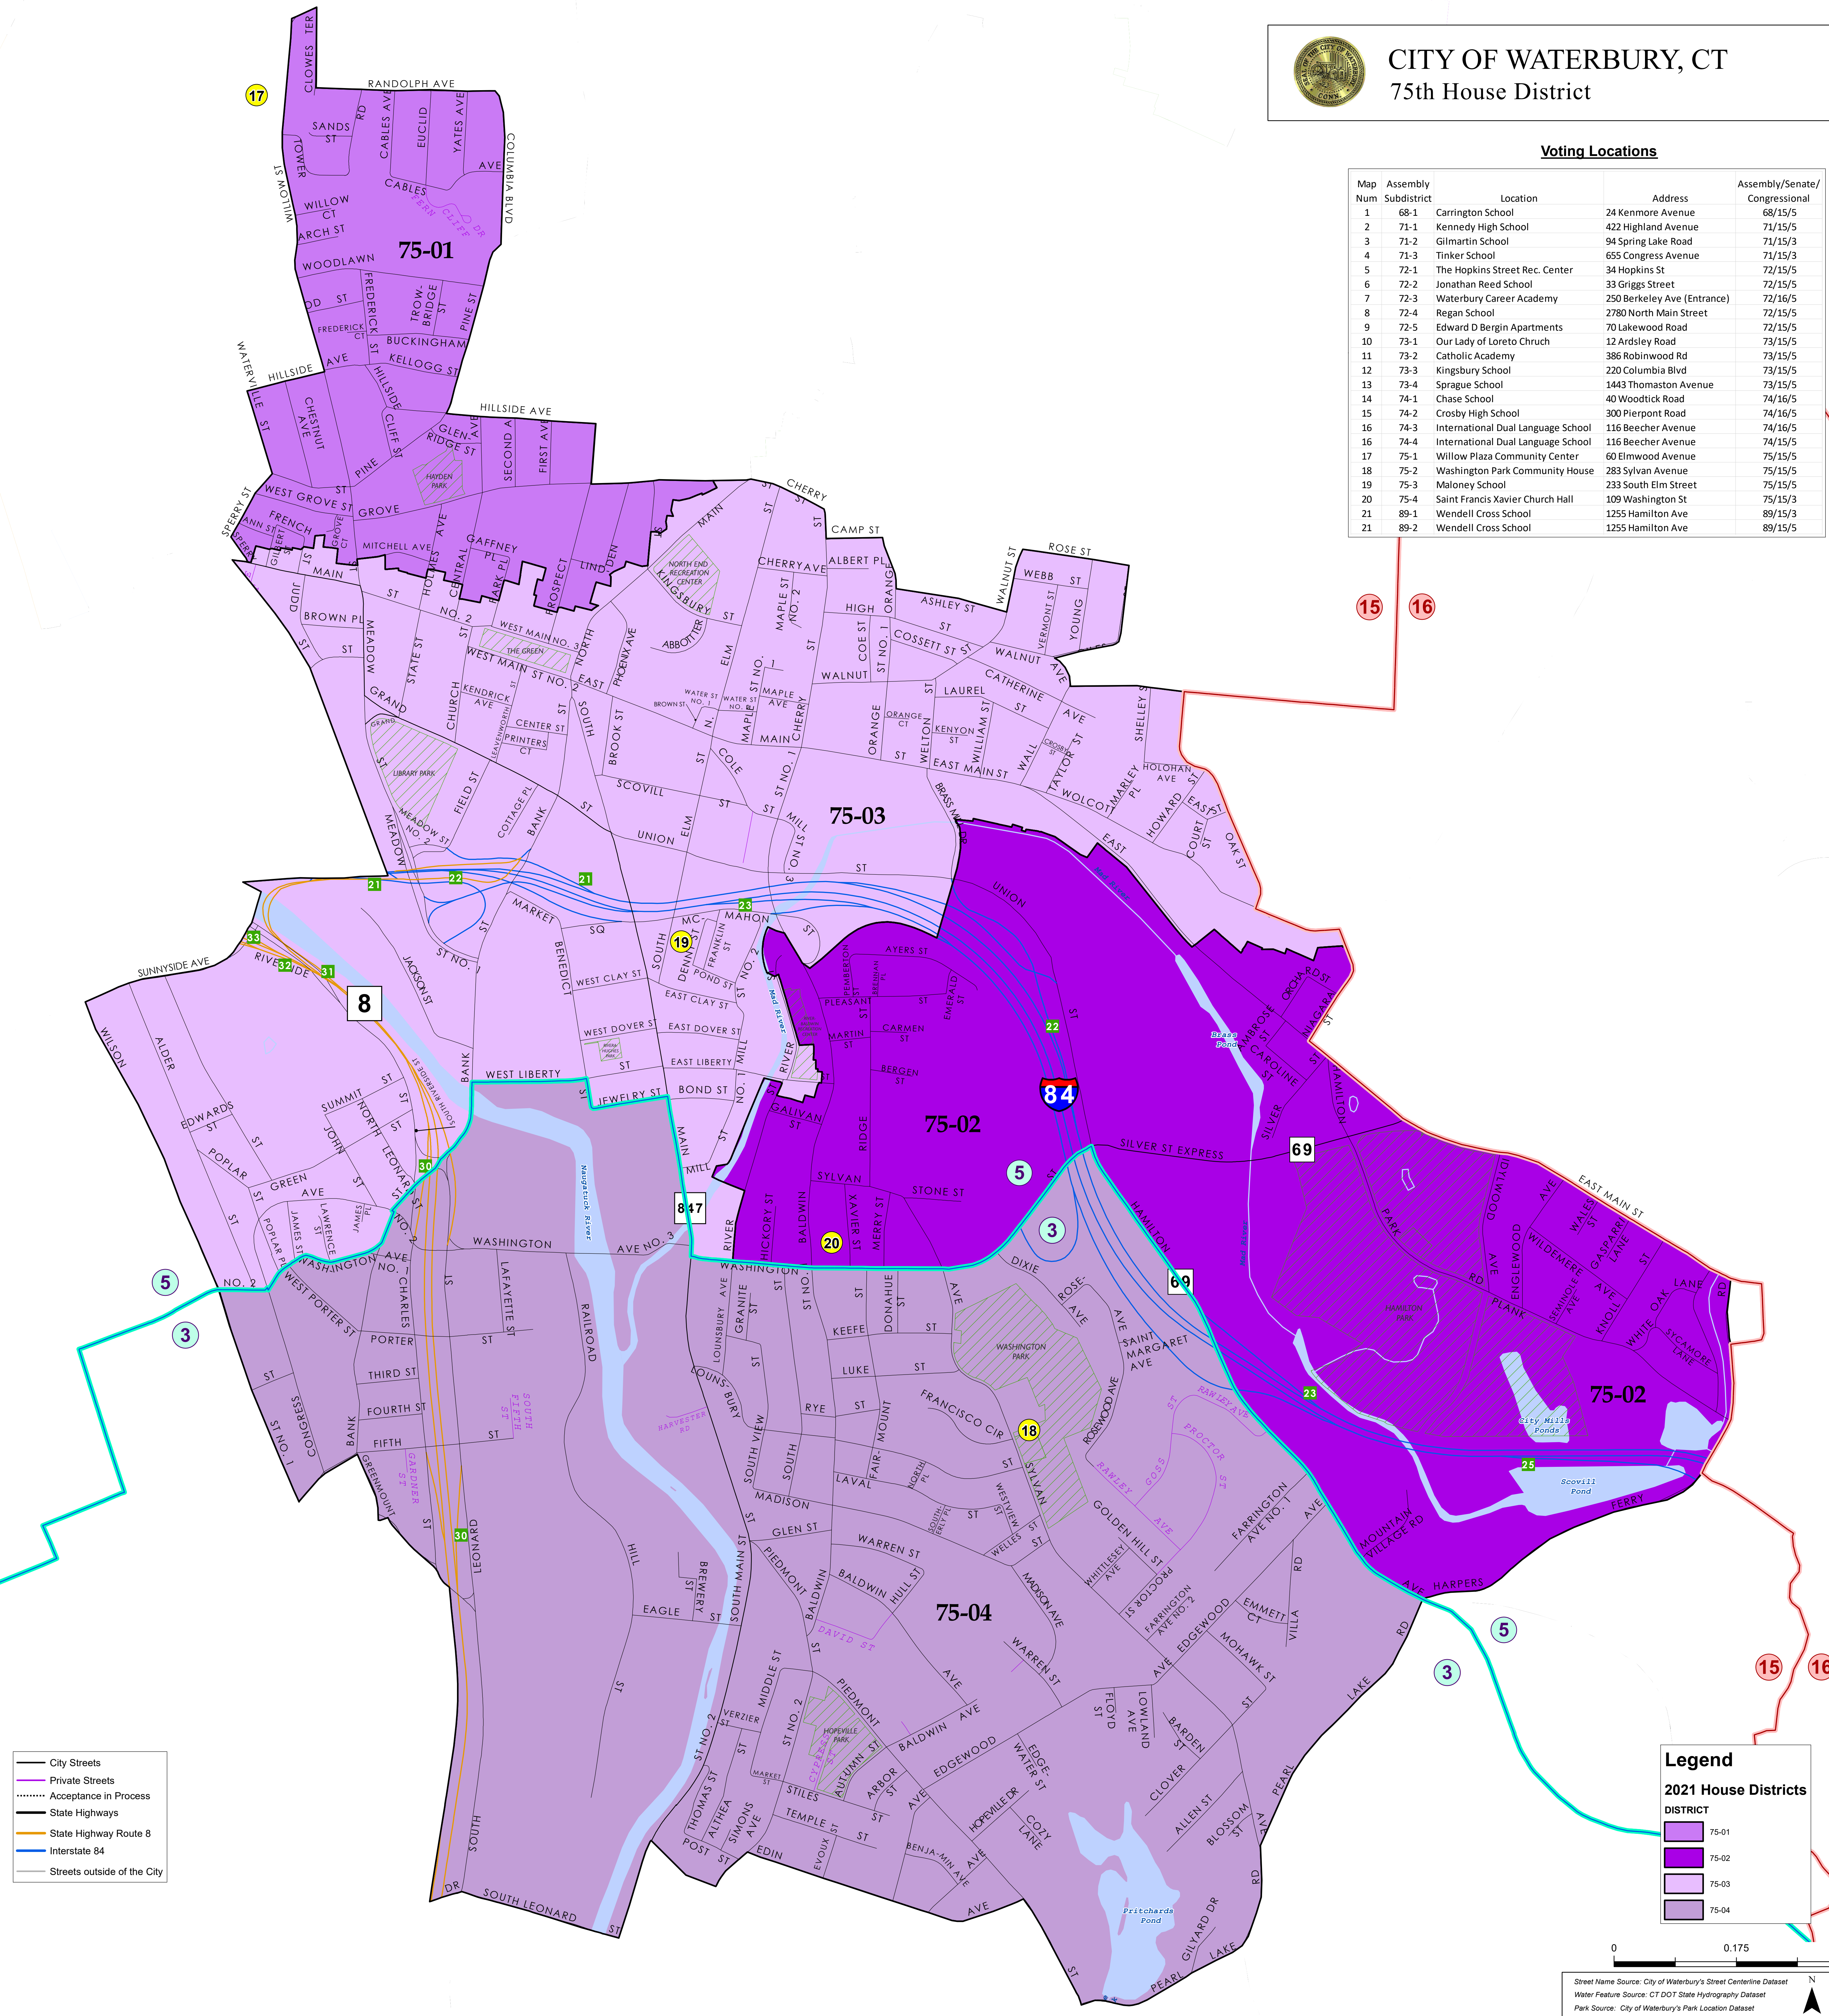

CITY OF WATERBURY, CT

75th House District

Voting Locations

Map Num	Assembly Subdistrict	Location	Address	Assembly/Senate/Congressional
1	68-1	Carrington School	24 Kenmore Avenue	68/15/5
2	71-1	Kennedy High School	422 Highland Avenue	71/15/5
3	71-2	Gilmartin School	94 Spring Lake Road	71/15/3
4	71-3	Tinker School	655 Congress Avenue	71/15/3
5	72-1	The Hopkins Street Rec. Center	34 Hopkins St	72/15/5
6	72-2	Jonathan Reed School	33 Griggs Street	72/15/5
7	72-3	Waterbury Career Academy	250 Berkeley Ave (Entrance)	72/16/5
8	72-4	Regan School	2780 North Main Street	72/15/5
9	72-5	Edward D Bergin Apartments	70 Lakewood Road	72/15/5
10	73-1	Our Lady of Loreto Church	12 Ardley Road	73/15/5
11	73-2	Catholic Academy	386 Robinwood Rd	73/15/5
12	73-3	Kingsbury School	220 Columbia Blvd	73/15/5
13	73-4	Sprague School	1443 Thomaston Avenue	73/15/5
14	74-1	Chase School	40 Woodtick Road	74/16/5
15	74-2	Crosby High School	300 Pierpont Road	74/16/5
16	74-3	International Dual Language School	116 Beecher Avenue	74/16/5
16	74-4	International Dual Language School	116 Beecher Avenue	74/15/5
17	75-1	Willow Plaza Community Center	60 Elmwood Avenue	75/15/5
18	75-2	Washington Park Community House	283 Sylvan Avenue	75/15/5
19	75-3	Maloney School	233 South Elm Street	75/15/5
20	75-4	Saint Francis Xavier Church Hall	109 Washington St	75/15/3
21	89-1	Wendell Cross School	1255 Hamilton Ave	89/15/3
21	89-2	Wendell Cross School	1255 Hamilton Ave	89/15/5

- City Streets
- Private Streets
- Acceptance in Process
- State Highways
- State Highway Route 8
- Interstate 84
- Streets outside of the City

Legend

2021 House Districts

- 75-01
- 75-02
- 75-03
- 75-04