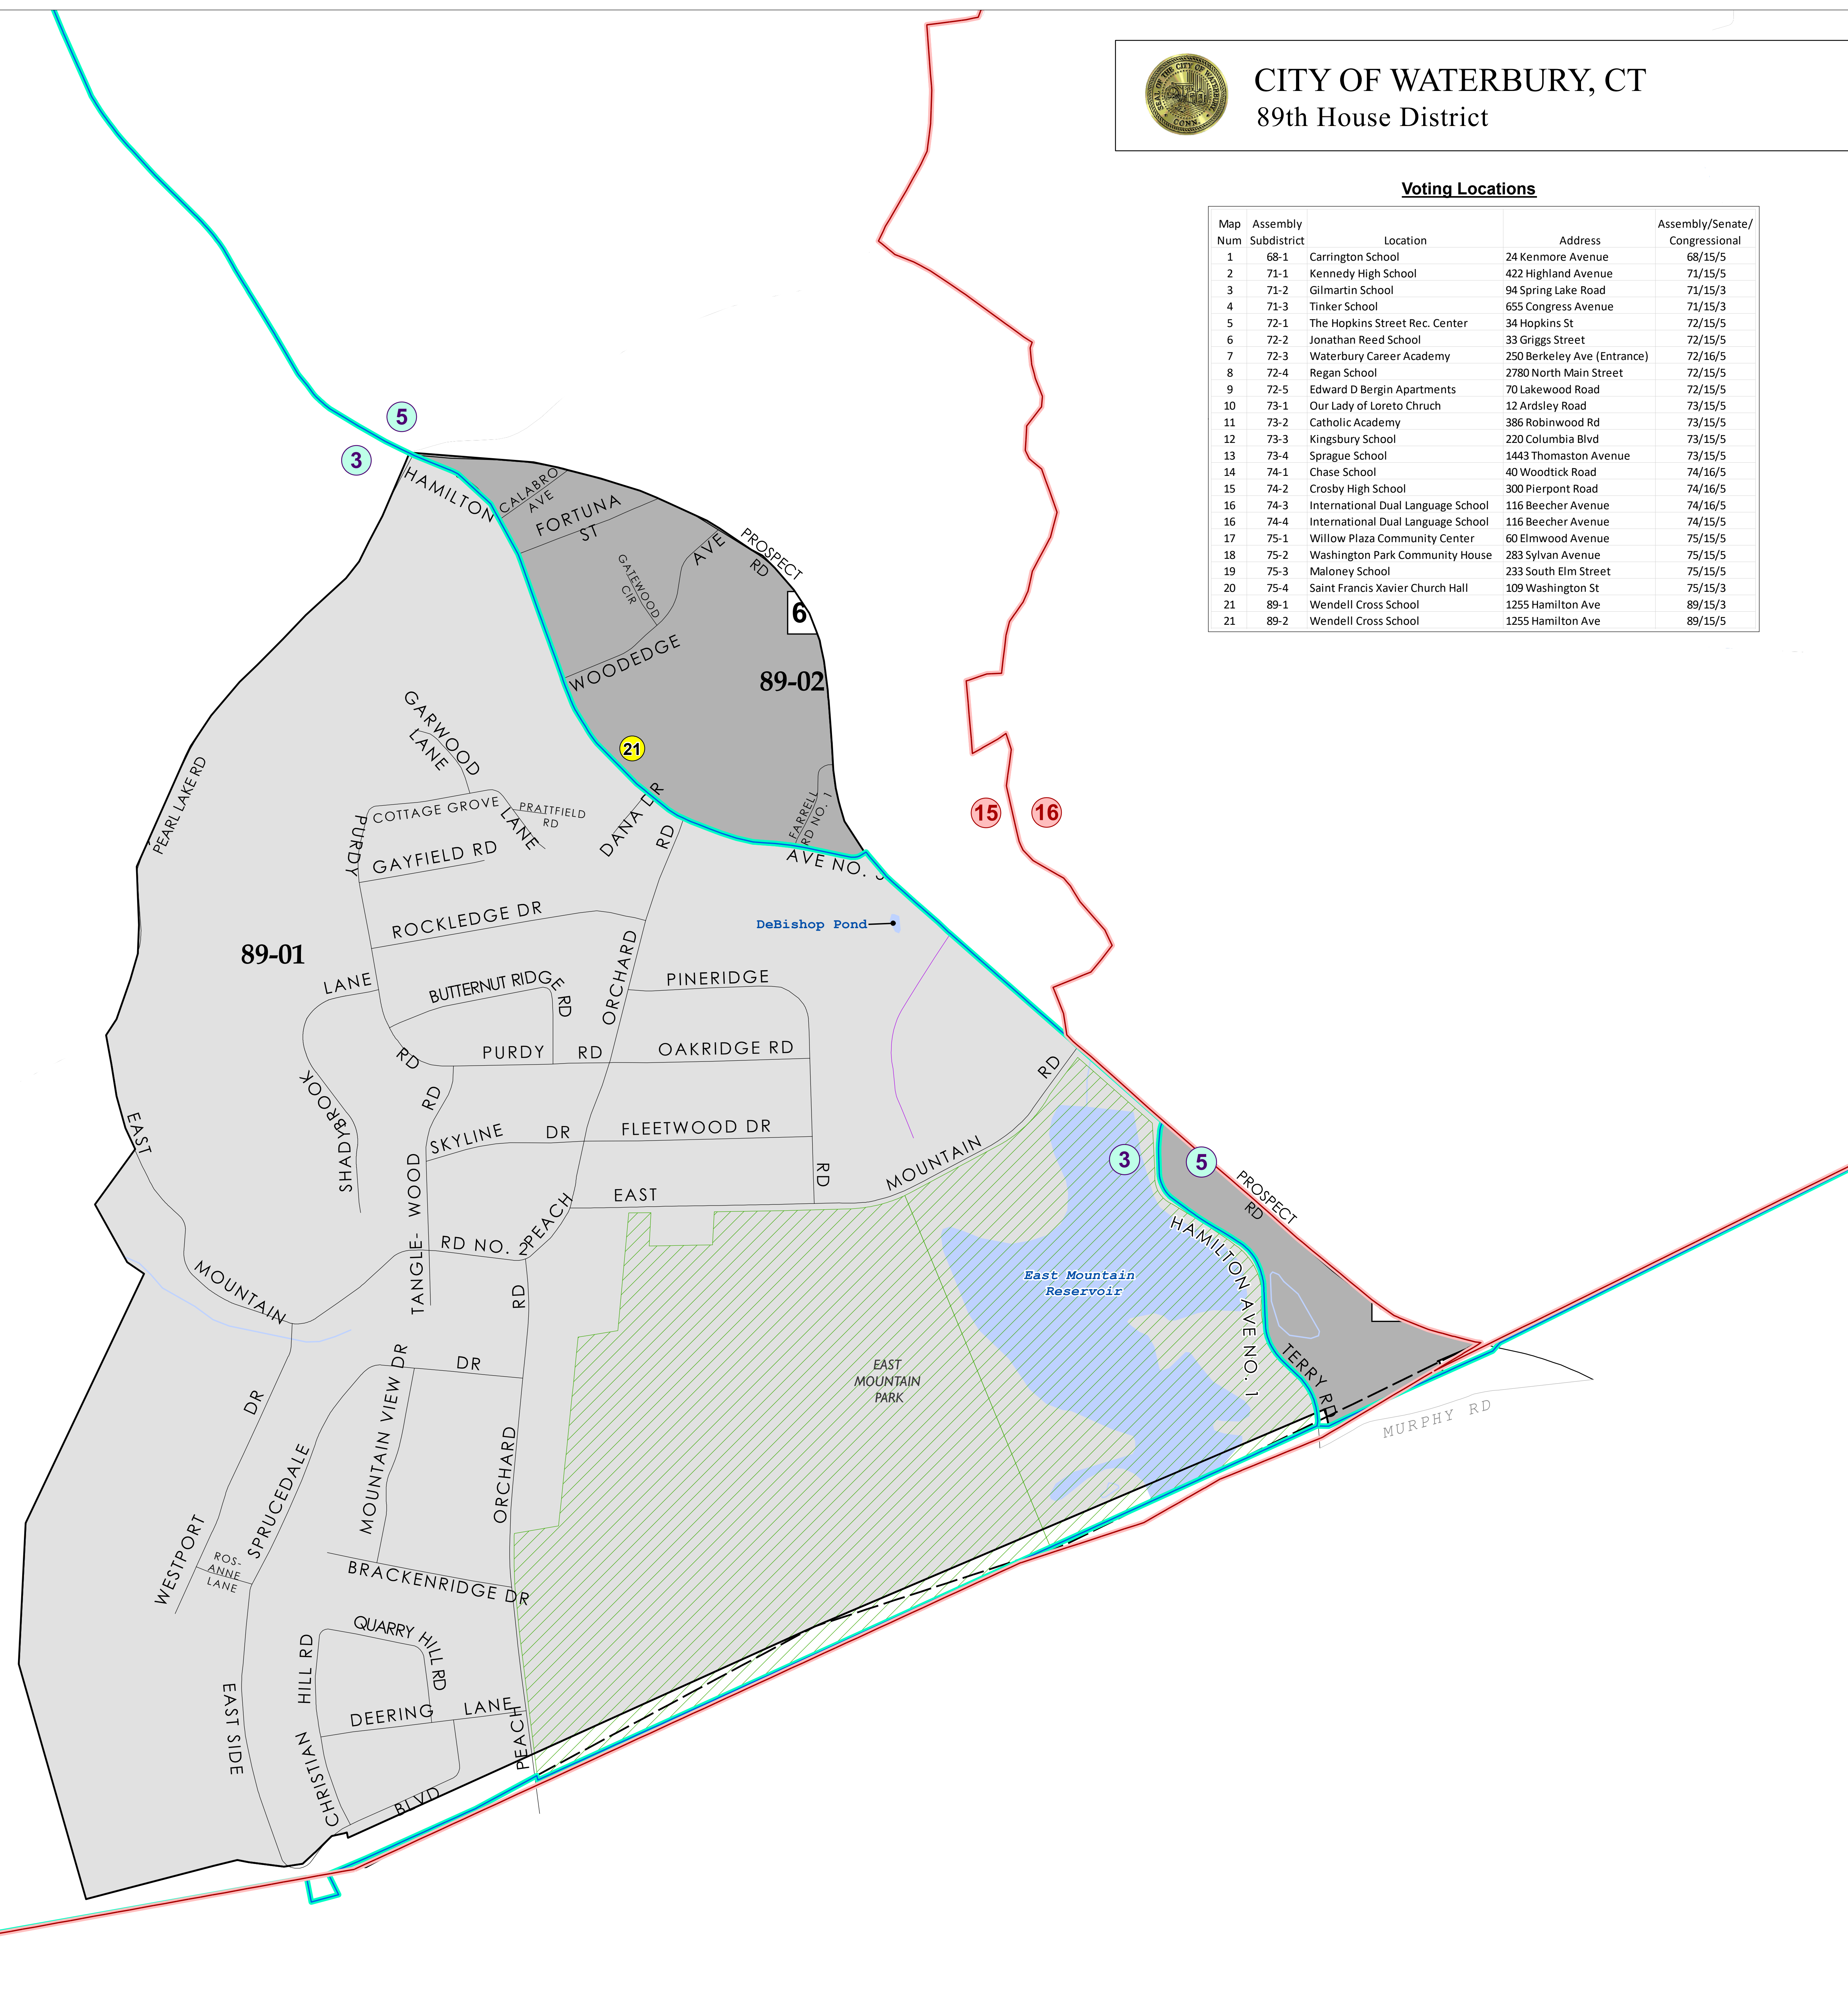

# CITY OF WATERBURY, CT

## 89th House District

### Voting Locations

Map Num	Assembly Subdistrict	Location	Address	Assembly/Senate/Congressional
1	68-1	Carrington School	24 Kenmore Avenue	68/15/5
2	71-1	Kennedy High School	422 Highland Avenue	71/15/5
3	71-2	Gilmartin School	94 Spring Lake Road	71/15/3
4	71-3	Tinker School	655 Congress Avenue	71/15/3
5	72-1	The Hopkins Street Rec. Center	34 Hopkins St	72/15/5
6	72-2	Jonathan Reed School	33 Griggs Street	72/15/5
7	72-3	Waterbury Career Academy	250 Berkeley Ave (Entrance)	72/16/5
8	72-4	Regan School	2780 North Main Street	72/15/5
9	72-5	Edward D Bergin Apartments	70 Lakewood Road	72/15/5
10	73-1	Our Lady of Loreto Church	12 Ardley Road	73/15/5
11	73-2	Catholic Academy	386 Robinwood Rd	73/15/5
12	73-3	Kingsbury School	220 Columbia Blvd	73/15/5
13	73-4	Sprague School	1443 Thomaston Avenue	73/15/5
14	74-1	Chase School	40 Woodtick Road	74/16/5
15	74-2	Crosby High School	300 Pierpont Road	74/16/5
16	74-3	International Dual Language School	116 Beecher Avenue	74/16/5
16	74-4	International Dual Language School	116 Beecher Avenue	74/15/5
17	75-1	Willow Plaza Community Center	60 Elmwood Avenue	75/15/5
18	75-2	Washington Park Community House	283 Sylvan Avenue	75/15/5
19	75-3	Maloney School	233 South Elm Street	75/15/5
20	75-4	Saint Francis Xavier Church Hall	109 Washington St	75/15/3
21	89-1	Wendell Cross School	1255 Hamilton Ave	89/15/3
21	89-2	Wendell Cross School	1255 Hamilton Ave	89/15/5

- City Streets
- Private Streets
- ..... Acceptance in Process
- State Highways
- State Highway Route 8
- Interstate 84
- Streets outside of the City

**Legend**

**2021 House District**

**DISTRICT**

- 89-01
- 89-02