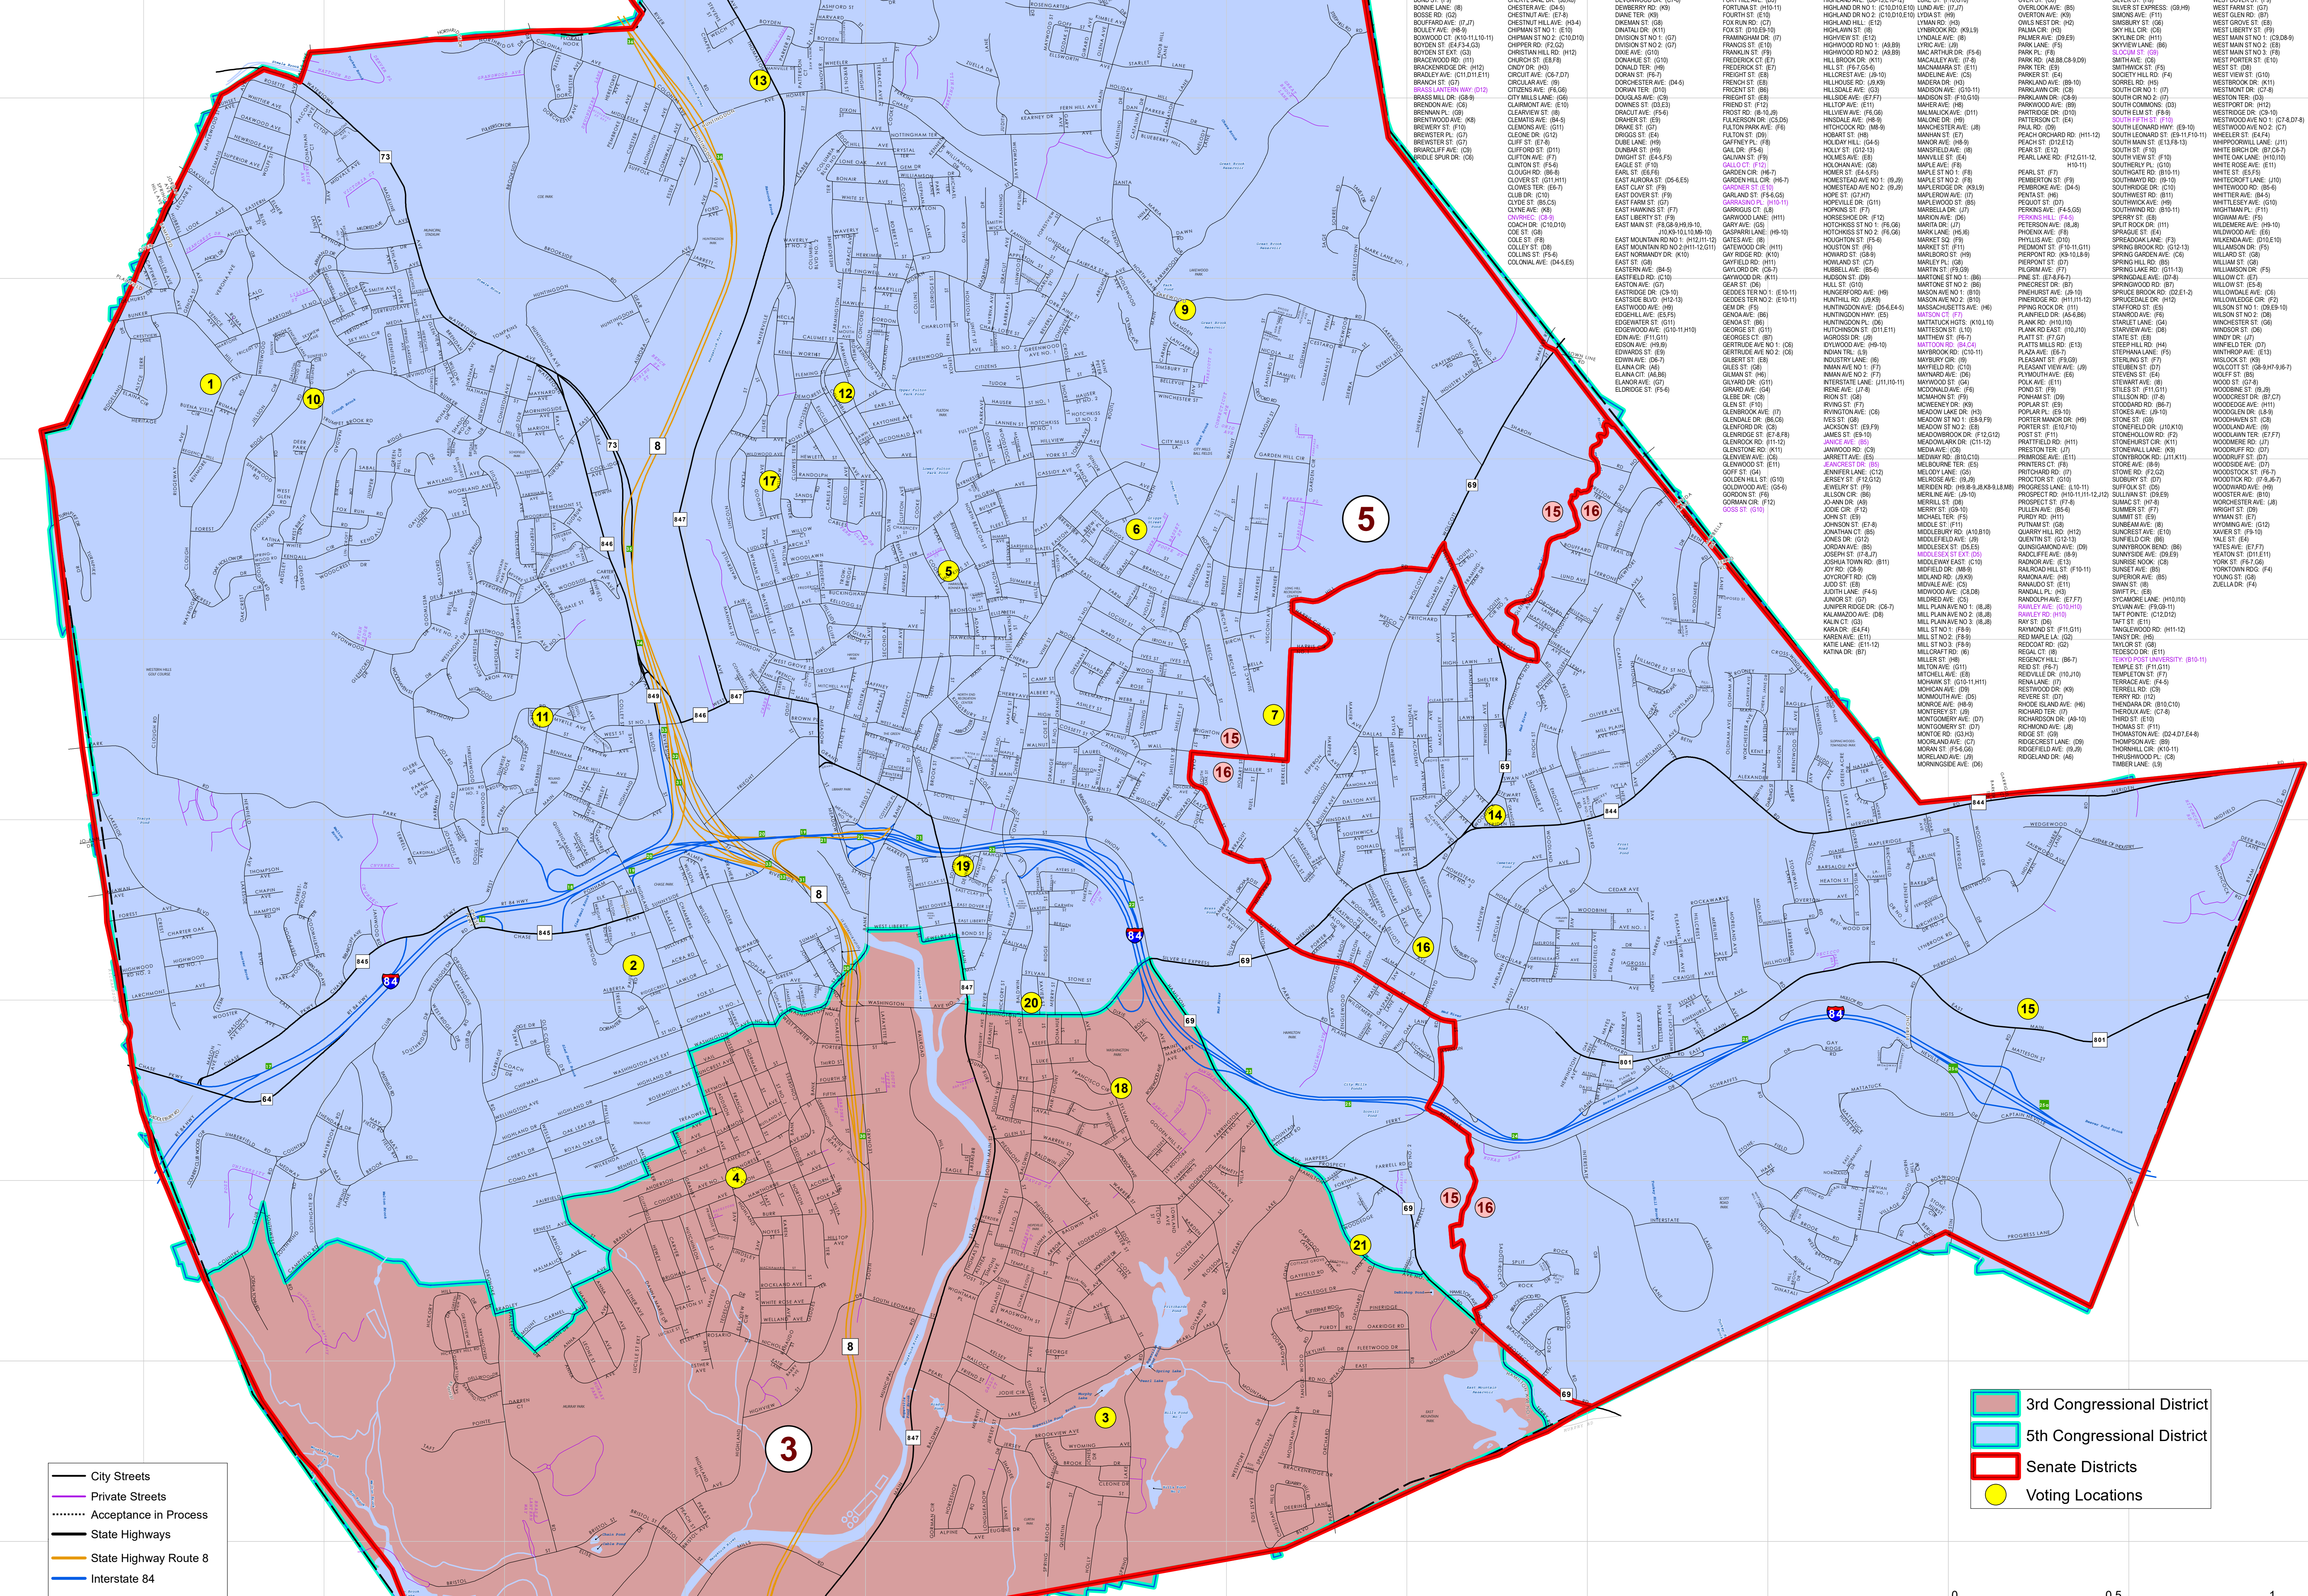

CITY OF WATERBURY, CT

CONGRESSIONAL DISTRICTS

| Map Num | Assembly Subdistrict | Location | Address | Assembly/Senate/ Congressional |
|---------|----------------------|------------------------------------|-----------------------------|-----------------------------------|
| 1 | 68-1 | Carrington School | 24 Kenmore Avenue | 68/15/5 |
| 2 | 71-1 | Kennedy High School | 422 Highland Avenue | 71/15/5 |
| 3 | 71-2 | Gilmartin School | 40 Spring Lake Road | 71/15/3 |
| 4 | 71-3 | Tinker School | 655 Congress Avenue | 71/15/3 |
| 5 | 72-1 | The Hopkins Street Rec. Center | 34 Hopkins St | 72/15/5 |
| 6 | 72-2 | Jonathan Reed School | 33 Griggs Street | 72/15/5 |
| 7 | 72-3 | Waterbury Career Academy | 250 Berkeley Ave (Entrance) | 72/16/5 |
| 8 | 72-4 | Regan School | 2780 North Main Street | 72/15/5 |
| 9 | 72-5 | Edward D Bergin Apartments | 70 Lakewood Road | 72/15/5 |
| 10 | 73-1 | Our Lady of Loreto Church | 12 Ardley Road | 73/15/5 |
| 11 | 73-2 | Catholic Academy | 386 Robinwood Rd | 73/15/5 |
| 12 | 73-3 | Kingsbury School | 220 Columbia Blvd | 73/15/5 |
| 13 | 73-4 | Sprague School | 1443 Thomas Avenue | 73/15/5 |
| 14 | 74-1 | Chase School | 40 Woodtick Road | 74/16/5 |
| 15 | 74-2 | Crosby High School | 300 Pierpont Road | 74/16/5 |
| 16 | 74-3 | International Dual Language School | 116 Beecher Avenue | 74/16/5 |
| 17 | 74-4 | International Dual Language School | 116 Beecher Avenue | 74/16/5 |
| 18 | 75-1 | Willow Plaza Community Center | 60 Elmwood Avenue | 75/15/5 |
| 19 | 75-2 | Washington Park Community House | 283 Sylvan Avenue | 75/15/5 |
| 20 | 75-3 | Maloney School | 233 South Elm Street | 75/15/3 |
| 21 | 89-1 | Saint Francis Xavier Church Hall | 109 Washington St | 89/15/3 |
| 22 | 89-2 | Wendell Cross School | 1255 Hamilton Ave | 89/15/3 |
| 23 | 89-2 | Wendell Cross School | 1255 Hamilton Ave | 89/15/5 |