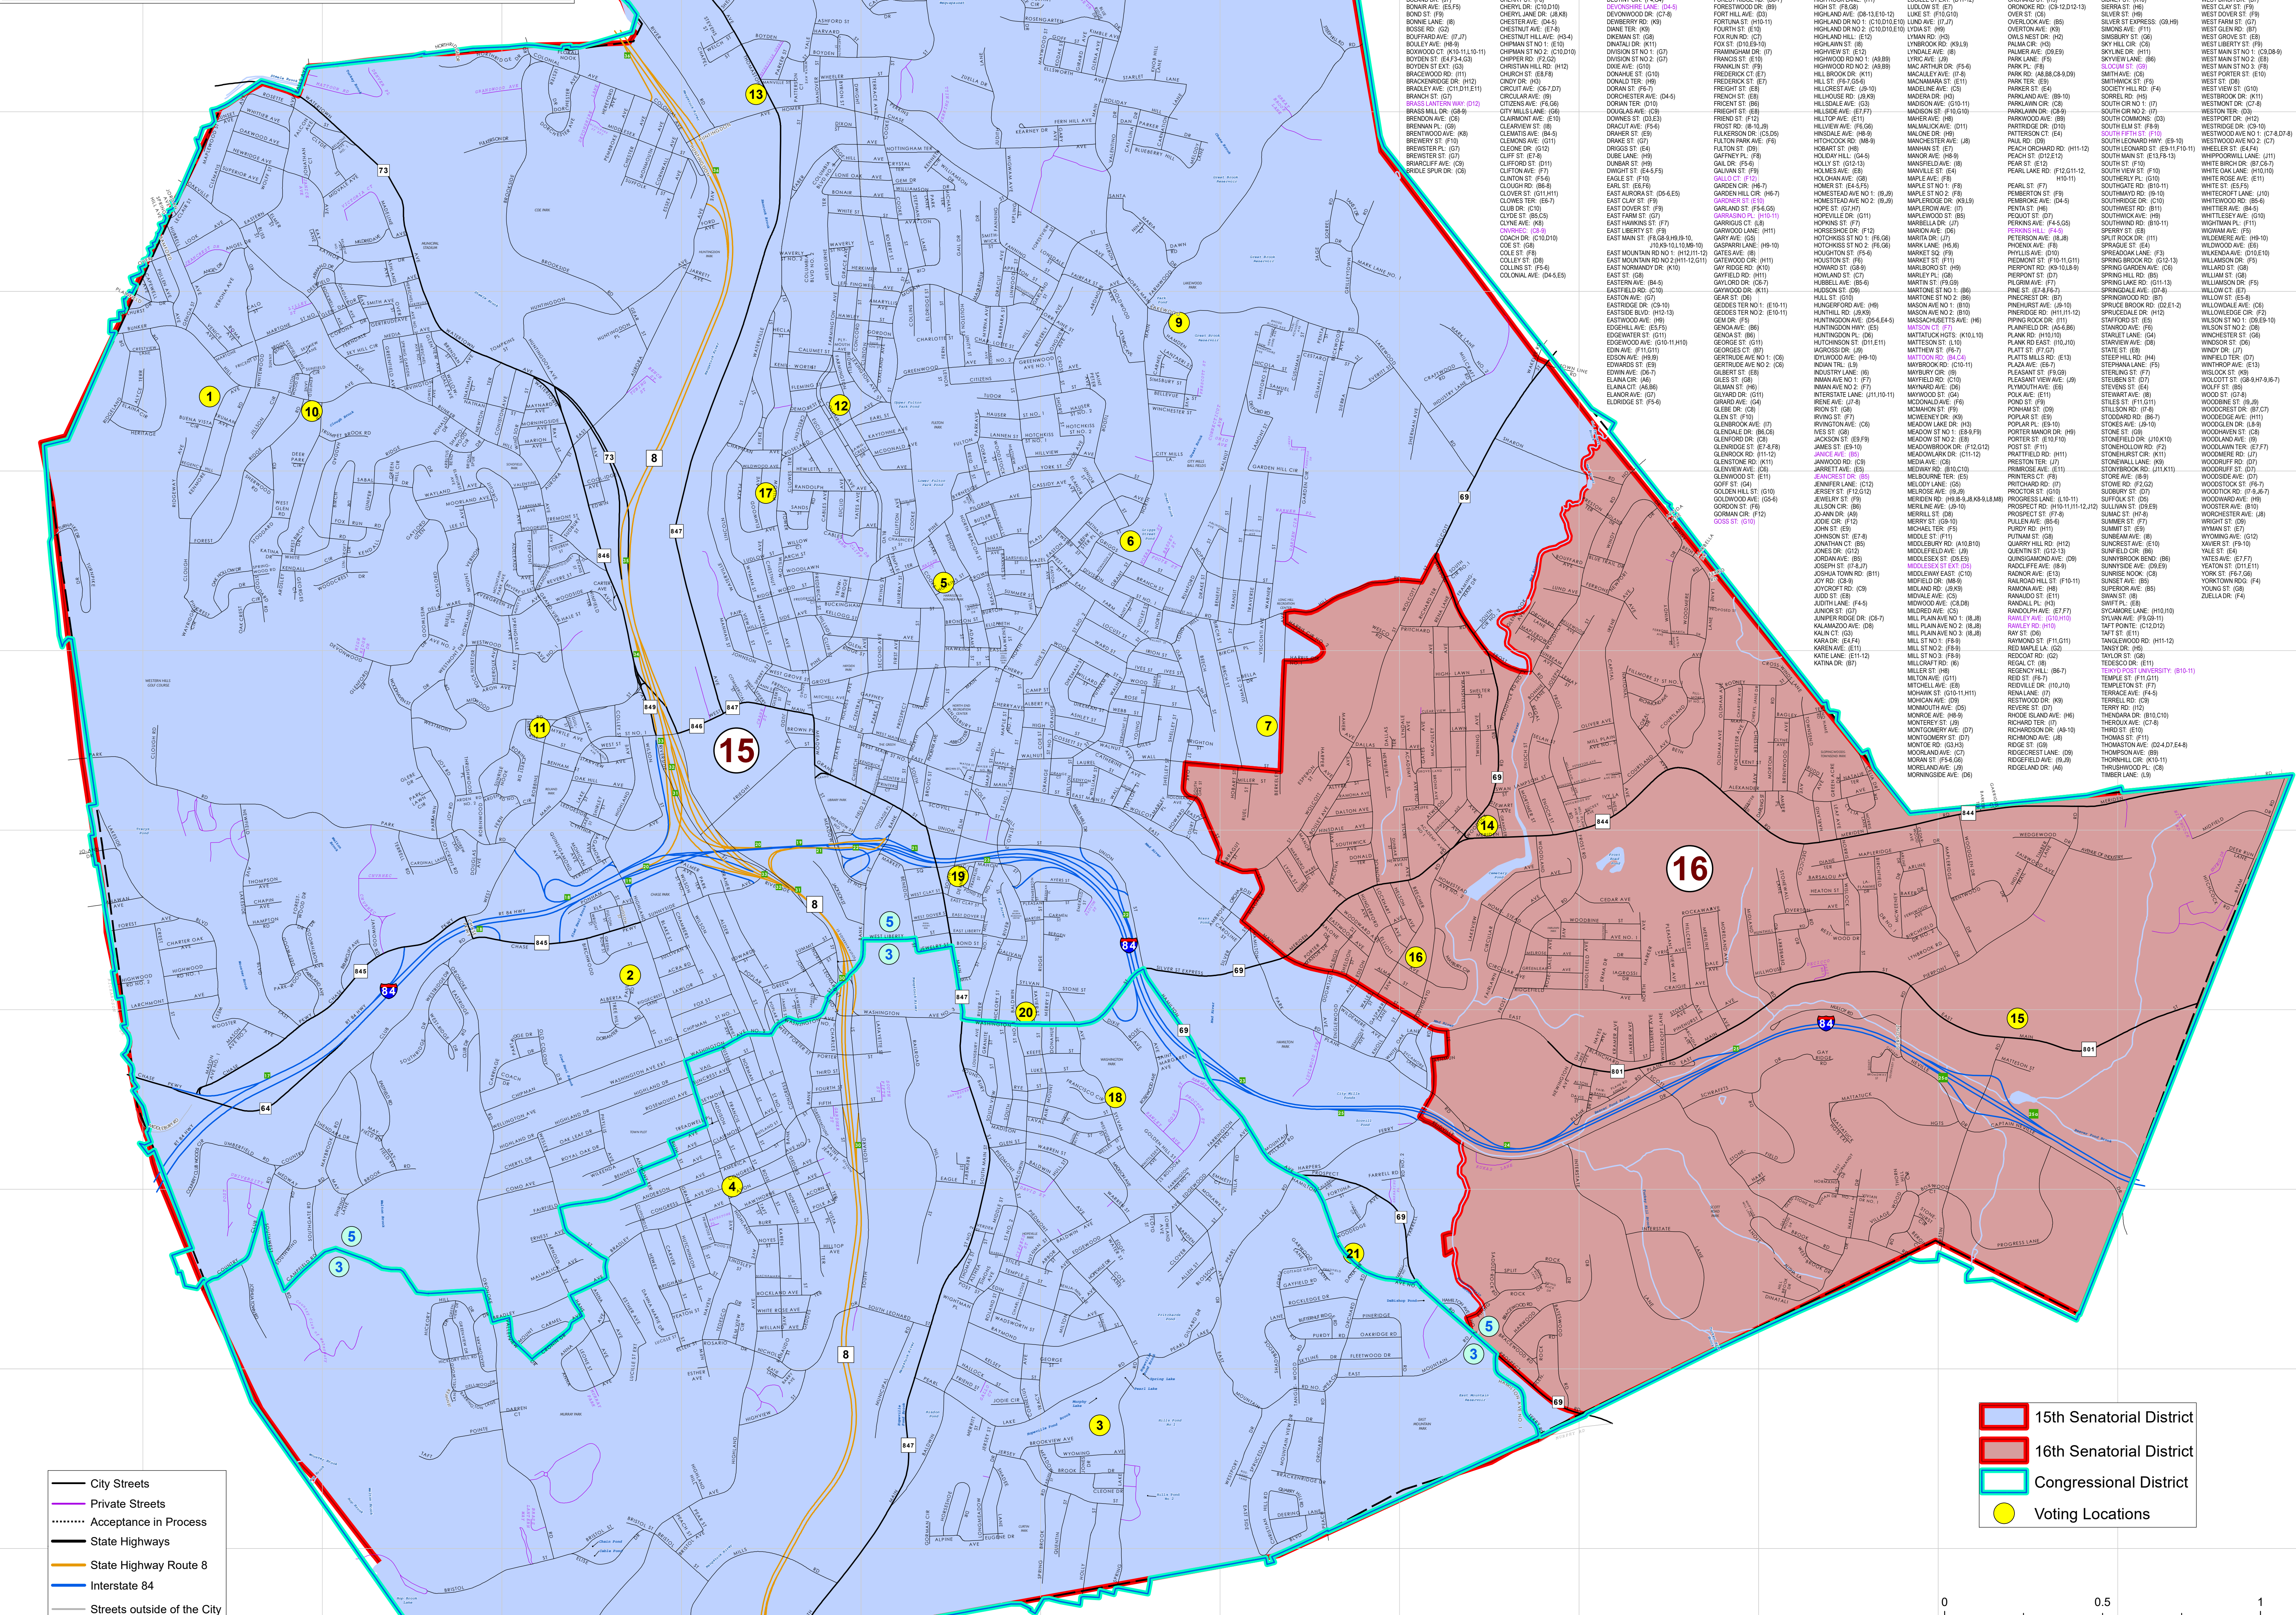

# CITY OF WATERBURY, CT SENATORIAL DISTRICTS

Map Num	Assembly Subdistrict	Location	Address	Assembly/Senate/ Congressional
1	68-1	Carrington School	24 Kenmore Avenue	68/15/5
2	71-1	Kennedy High School	422 Highland Avenue	71/15/5
3	71-2	Gilmartin School	40 Spring Lake Road	71/15/3
4	71-3	Tinker School	655 Congress Avenue	71/15/3
5	72-1	The Hopkins Street Rec. Center	34 Hopkins St	72/15/5
6	72-2	Jonathan Reed School	33 Griggs Street	72/15/5
7	72-3	Waterbury Career Academy	250 Berkeley Ave (Entrance)	72/16/5
8	72-4	Regan School	2780 North Main Street	72/15/5
9	72-5	Edward D Bergin Apartments	70 Lakewood Road	72/15/5
10	73-1	Our Lady of Loreto Church	12 Ardley Road	73/15/5
11	73-2	Catholic Academy	386 Robinwood Rd	73/15/5
12	73-3	Kingsbury School	220 Columbia Blvd	73/15/5
13	73-4	Sprague School	1443 Thomas Avenue	73/15/5
14	74-1	Chase School	40 Woodtick Road	74/16/5
15	74-2	Crosby High School	300 Pierpont Road	74/16/5
16	74-3	International Dual Language School	116 Beecher Avenue	74/16/5
17	74-4	International Dual Language School	116 Beecher Avenue	74/16/5
18	75-1	Willow Plaza Community Center	60 Elmwood Avenue	75/15/5
19	75-2	Washington Park Community House	283 Sylvan Avenue	75/15/5
20	75-3	Maloney School	233 South Elm Street	75/15/3
21	75-4	Saint Francis Xavier Church Hall	109 Washington St	75/15/3
22	89-1	Wendell Cross School	1255 Hamilton Ave	89/15/3
23	89-2	Wendell Cross School	1255 Hamilton Ave	89/15/5

- 15th Senatorial District
- 16th Senatorial District
- Congressional District
- Voting Locations

- City Streets
- Private Streets
- Acceptance in Process
- State Highways
- State Highway Route 8
- Interstate 84
- Streets outside of the City