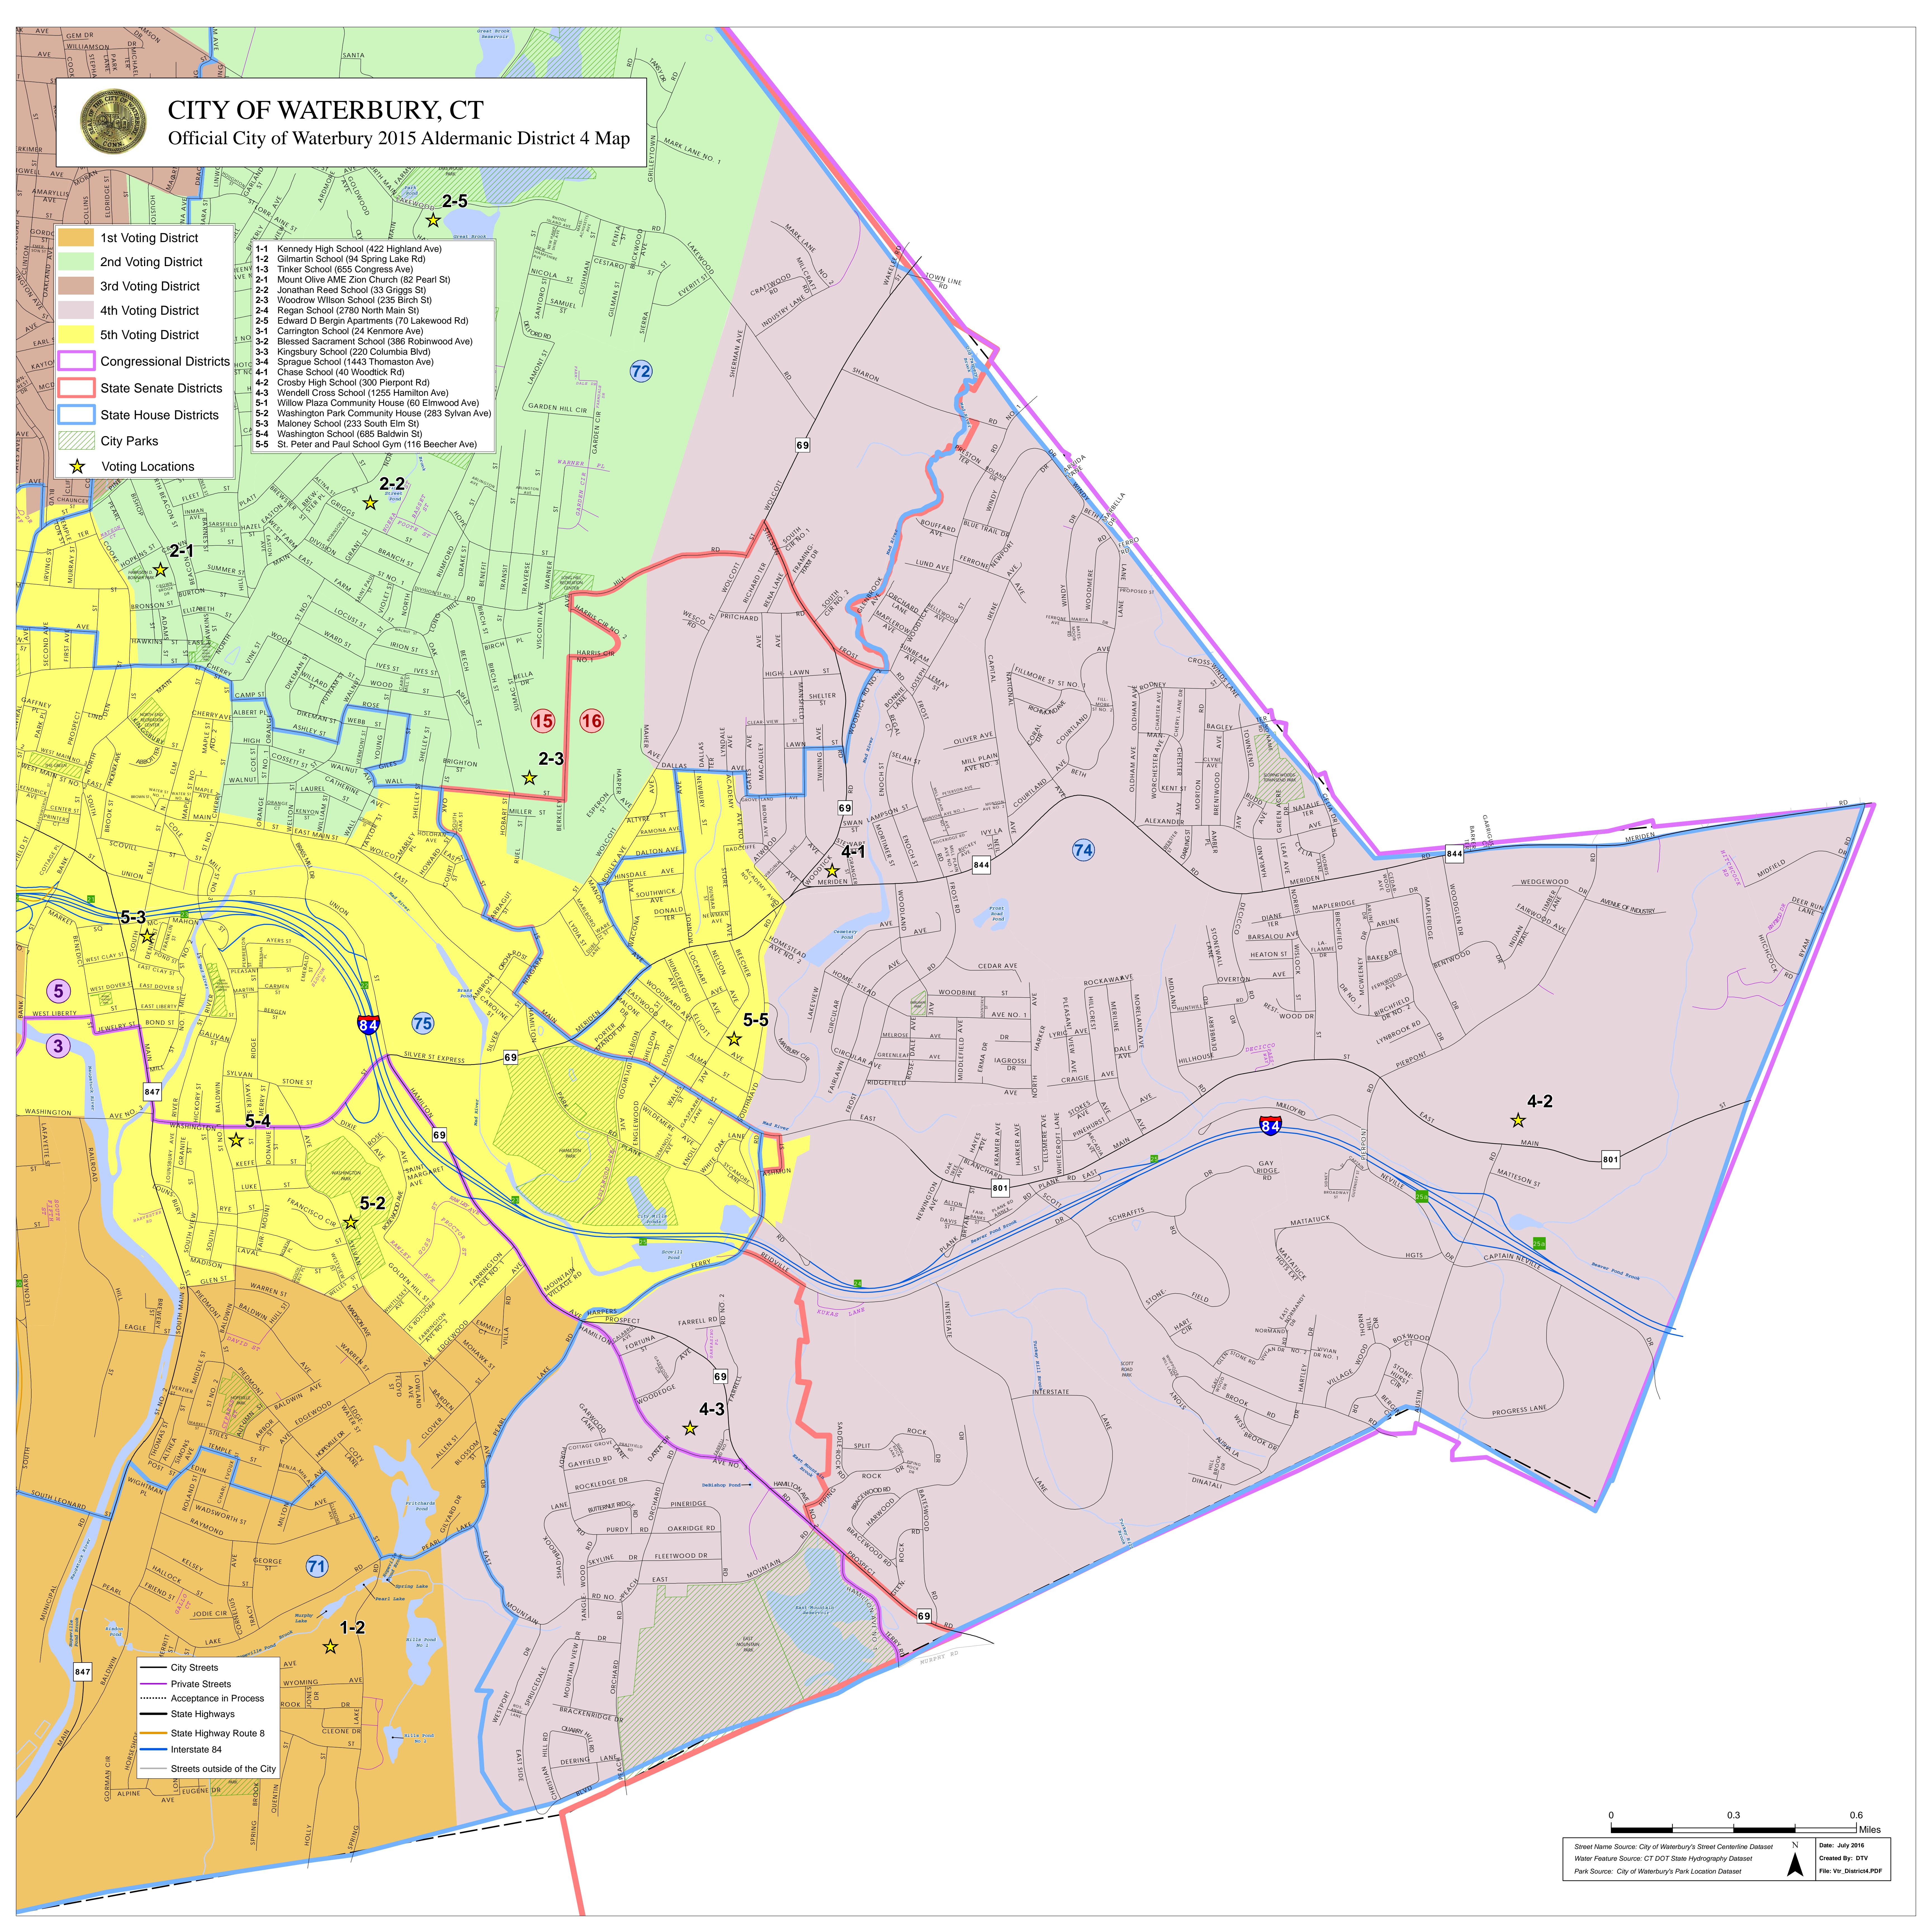

CITY OF WATERBURY, CT

Official City of Waterbury 2015 Aldermanic District 4 Map

- 1st Voting District
- 2nd Voting District
- 3rd Voting District
- 4th Voting District
- 5th Voting District
- Congressional Districts
- State Senate Districts
- State House Districts
- City Parks
- Voting Locations

- City Streets
- Private Streets
- Acceptance in Process
- State Highways
- State Highway Route 8
- Interstate 84
- Streets outside of the City